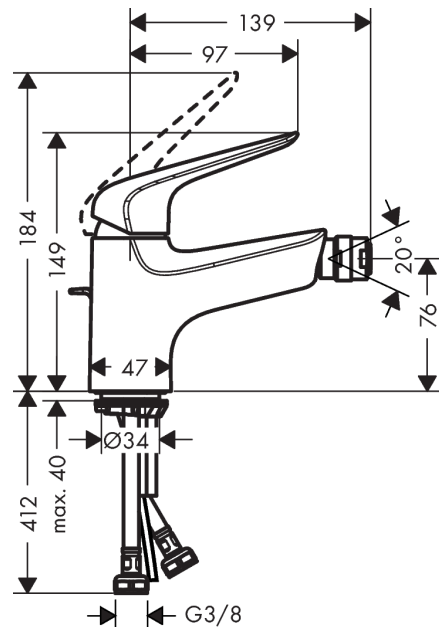

Novus

Single lever bidet mixer 70 with pop-up waste set

Surfaces: **Chrome** Article Number: **71142000**

Description

product features

- consists of: single lever bidet mixer, waste set
- projection 139 mm
- aerator with ball pivot
- normal spray
- flow rate at 3 bar: 7.2 l/min
- ceramic cartridge
- temperature limitation adjustable
- suitable for continuous flow water heaters
- material waste set: metal
- connection dimension: DN15

Technology

Product image

Scale drawing

Flowchart