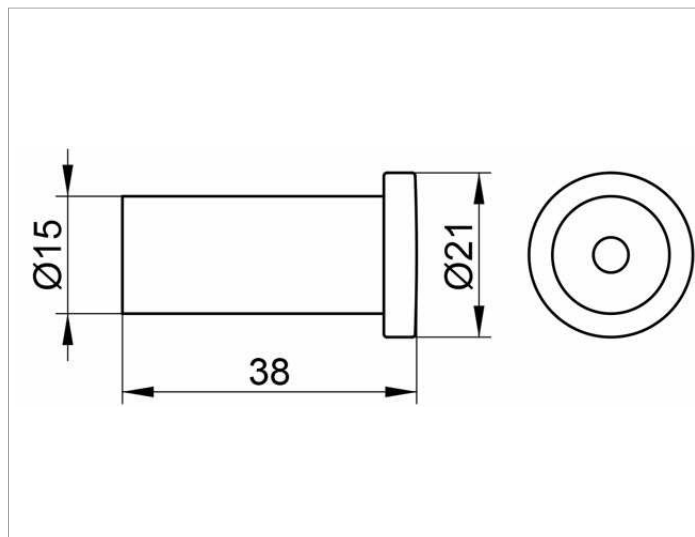

Plan
14916010000 Крючок для полотенца

ИЗДЕЛИЕ

ЧЕРТЕЖ

поверхность

хром

Габариты

38 mm

спецификации

KEUCO PLAN towel hook 14916010000

Chrome plated towel hook in a stylish yet functional design

Cylindrical form with rounded edges, easy to clean

Depth 1-1/2", diameter of cylinder 9/16", diameter of head 13/16"

The towel hook is fitted with 1 hidden fixing point

incl. corrosion-free mounting material