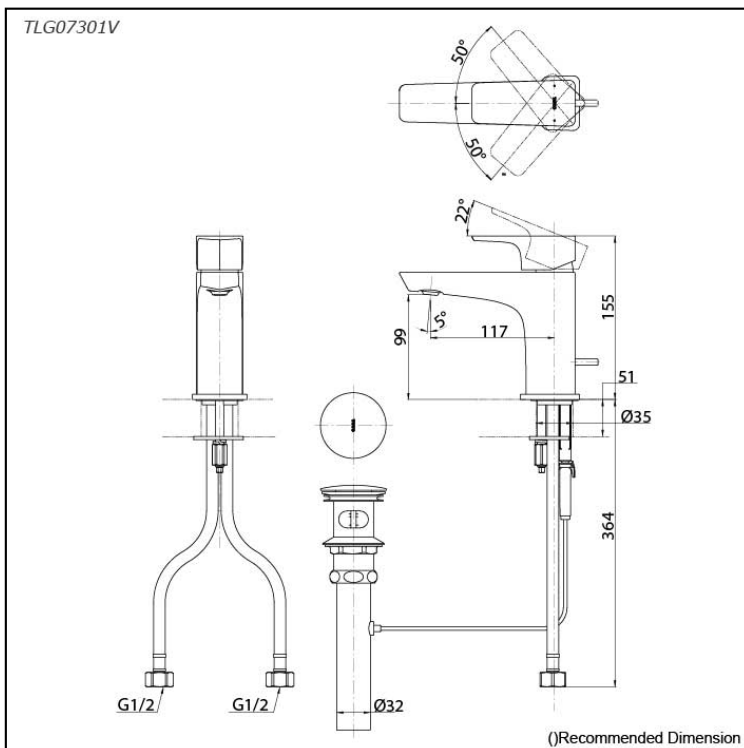

### Specifications

Finish: Chrome  
Material: Brass  
Water Pressure: 0.05MPa~1.0MPa

### Parts description

- **TLG07301V**  
Single Lever Lavatory Faucet  
(w/ Pop-up Waste)

reddot award 2019  
winner

## Flow Rate

TLG07301V