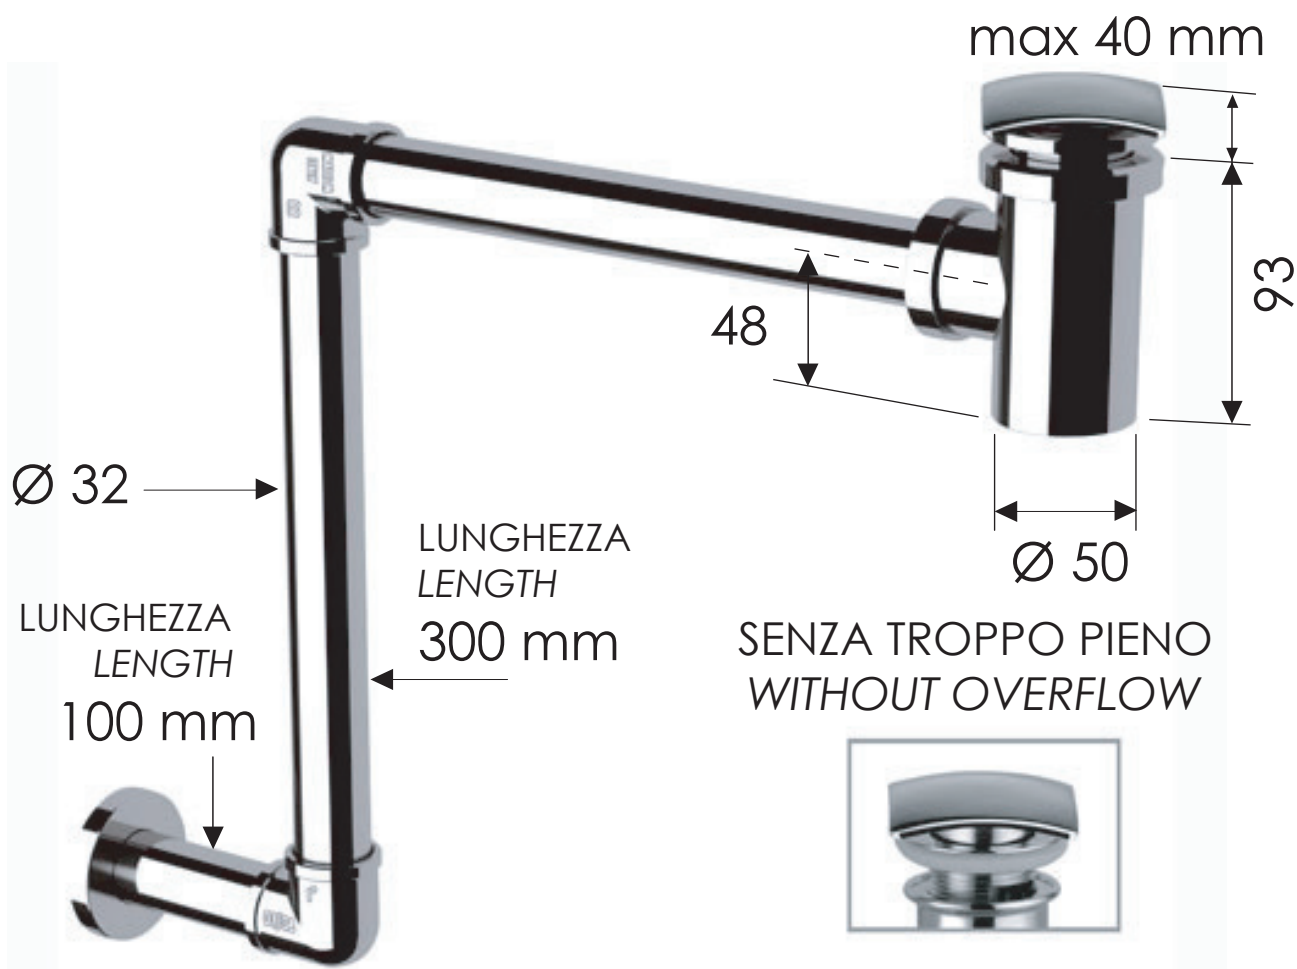

REMER

RUBINETTERIE

SCHEDA TECNICA

TECHNICAL FEATURES

ART. COD.

984S

MATERIALI / MATERIALS

OTTONE CROMATO / CHROME PLATED BRASS