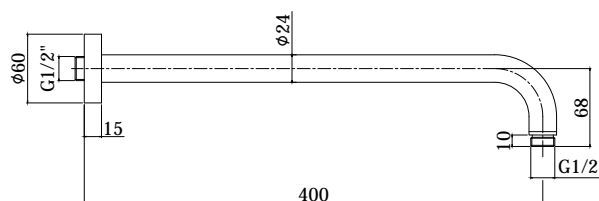

COLLECTION

stick

PRODUCT IMAGE

TECHNICAL DRAWING

DESCRIPTION

Luxury shower arm complete with:

- round wall plate - Ø60mm
- 1/2"G connections

ART.

ZSOF 034 . .
with length l. 400mm

ZSOF 035 . .
with length l. 300mm

FINISHES

ZSOF
CR - cromo
ST - finitura steel looking

PRODUCT PAGE

www.paffoni.it