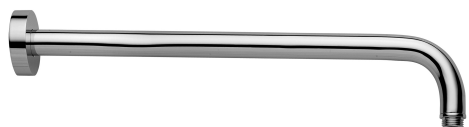

COLLECTION

stick

PRODUCT IMAGE

TECHNICAL DRAWING

DESCRIPTION

Luxury shower arm complete with:

- round wall plate - Ø60mm
- 1/2"G connections

ART.

ZSOF 034 . .
with length l. 400mm

ZSOF 035 . .
with length l. 300mm

FINISHES

ZSOF
CR - cromo
ST - finitura steel looking

PRODUCT PAGE

www.paffoni.it