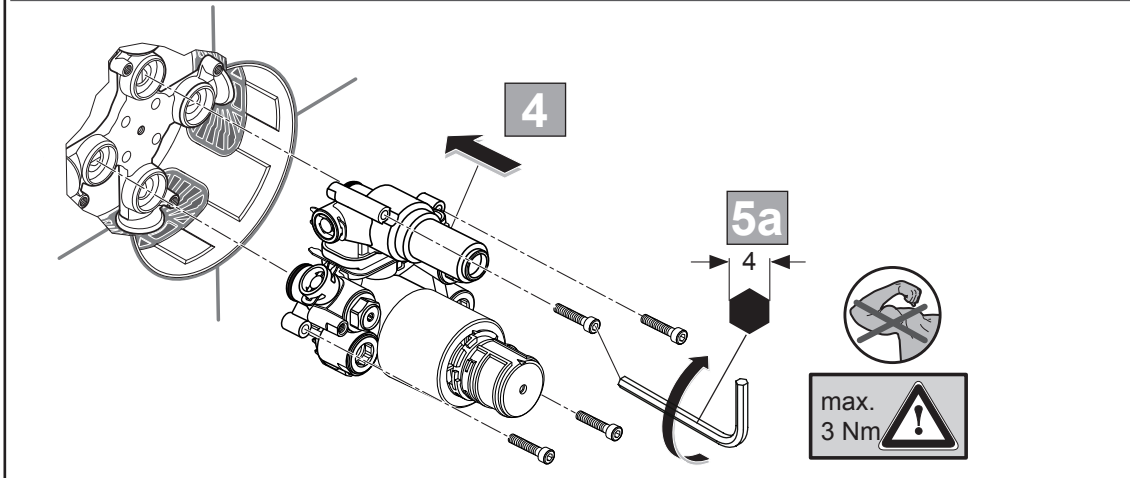

Tonic II
A 6345 ..

0118 / A 866 965
 (+ A 865 612)
 Made in Germany

Ideal Standard International NV
 Corporate Village - Gent Building
 Da Vincilaan 2
 1935 Zaventem
 Belgium

www.idealstandardinternational.com