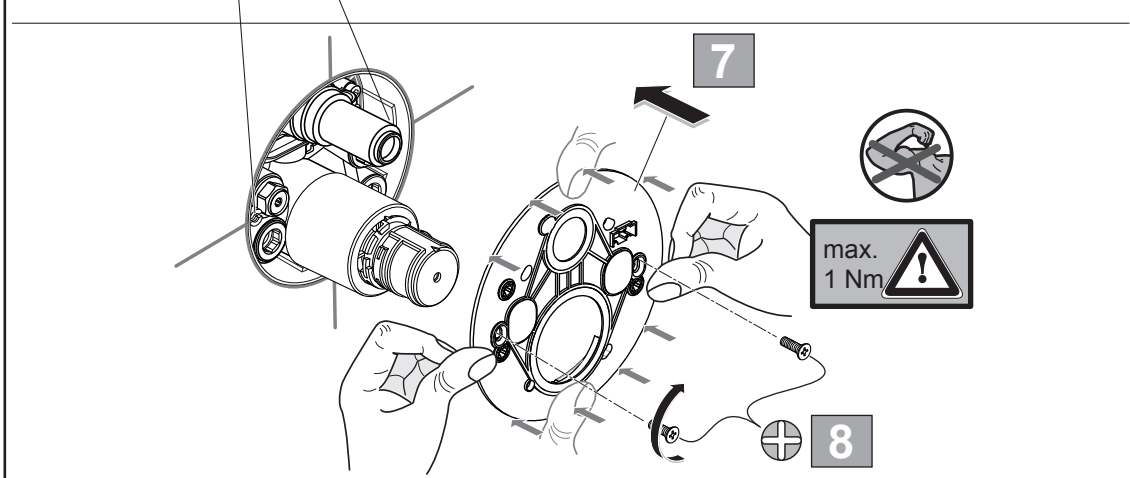

Tonic II
A 6345 ..

0118 / A 866 965
 (+ A 865 612)
 Made in Germany

Ideal Standard International NV
 Corporate Village - Gent Building
 Da Vincilaan 2
 1935 Zaventem
 Belgium

www.idealstandardinternational.com