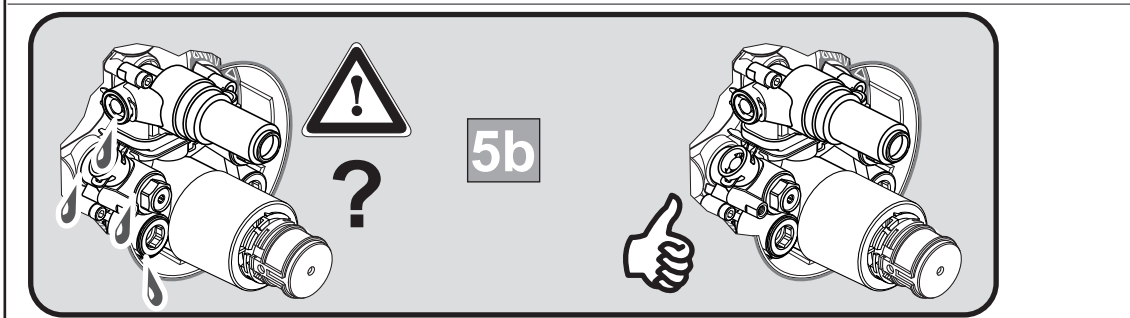

Tonic II
A 6345 ..

0118 / A 866 965
 (+ A 865 612)
 Made in Germany

Ideal Standard International NV
 Corporate Village - Gent Building
 Da Vincilaan 2
 1935 Zaventem
 Belgium

www.idealstandardinternational.com