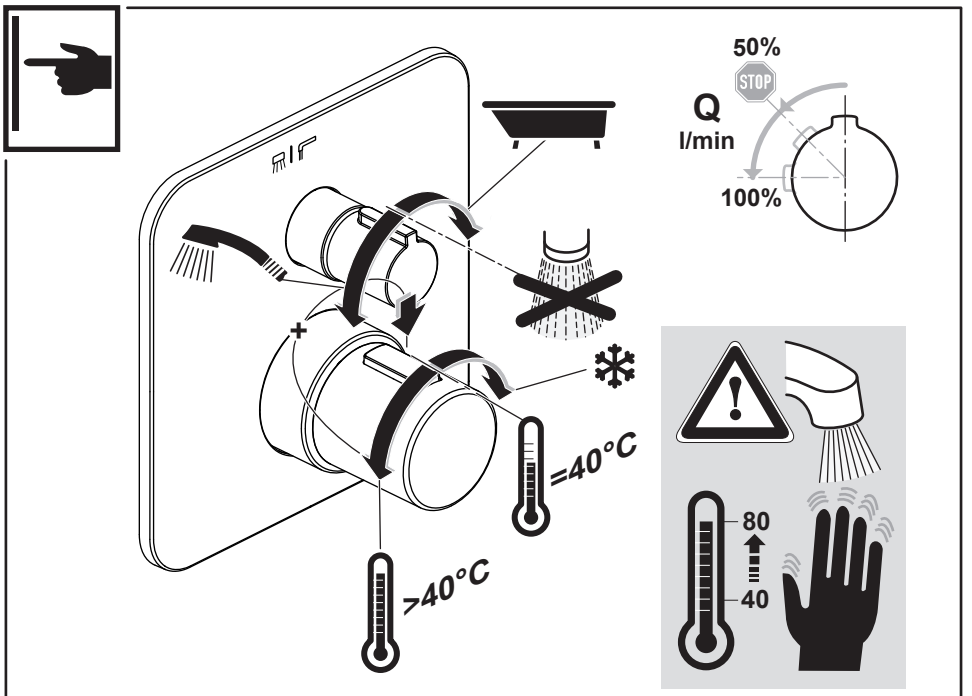

Tonic II
A 6345 ..

0118 / A 866 965
 (+ A 865 612)
 Made in Germany

Ideal Standard International NV
 Corporate Village - Gent Building
 Da Vincilaan 2
 1935 Zaventem
 Belgium

www.idealstandardinternational.com