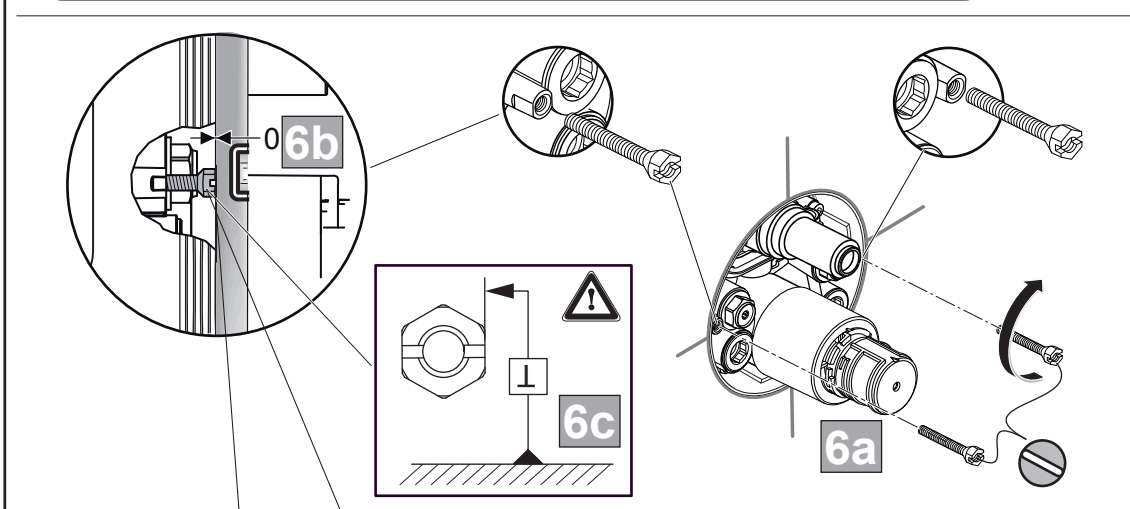

Tonic II
A 6345 ..

0118 / A 866 965
 (+ A 865 612)
 Made in Germany

Ideal Standard International NV
 Corporate Village - Gent Building
 Da Vincilaan 2
 1935 Zaventem
 Belgium

www.idealstandardinternational.com