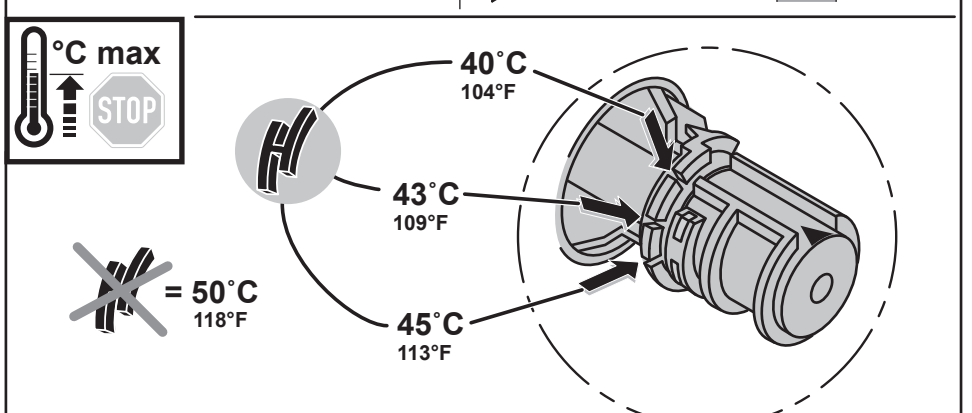

Tonic II
A 6345 ..

0118 / A 866 965
 (+ A 865 612)
 Made in Germany

Ideal Standard International NV
 Corporate Village - Gent Building
 Da Vincilaan 2
 1935 Zaventem
 Belgium

www.idealstandardinternational.com