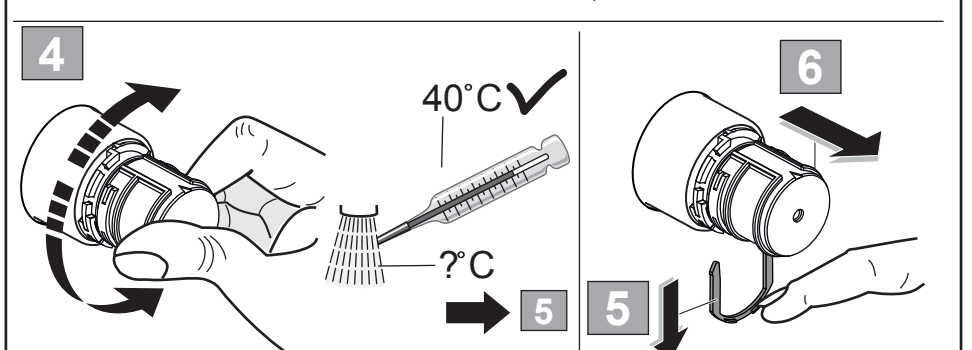

Tonic II
A 6345 ..

0118 / A 866 965
 (+ A 865 612)
 Made in Germany

Ideal Standard International NV
 Corporate Village - Gent Building
 Da Vincilaan 2
 1935 Zaventem
 Belgium

www.idealstandardinternational.com