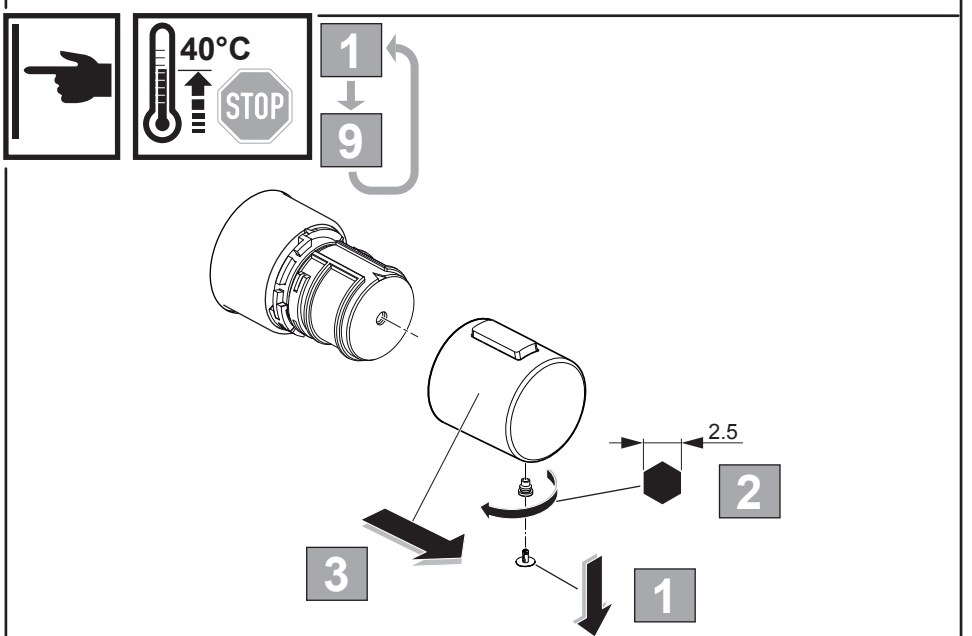

Tonic II
A 6345 ..

0118 / A 866 965
 (+ A 865 612)
 Made in Germany

Ideal Standard International NV
 Corporate Village - Gent Building
 Da Vincilaan 2
 1935 Zaventem
 Belgium

www.idealstandardinternational.com