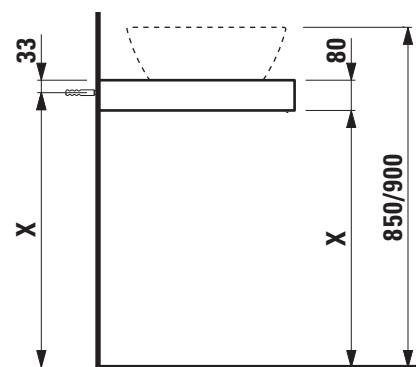

TECHNICAL DRAWINGS / S 1 : 20

B / mm	C / mm	Ceramic
345	550	Val 81228.2 (semi-wet-area right)
358	535	Palomba 81680.2
397	497	Val 81228.1
398	496	Palomba 81680.3

B / mm	C / mm	Ceramic
550	345	Val 81228.2 (semi-wet-area left)
652	242	Kartell by Laufen 81233.2
447	447	all other from matrix for washtops Case

X = The exact height must be set during installation.