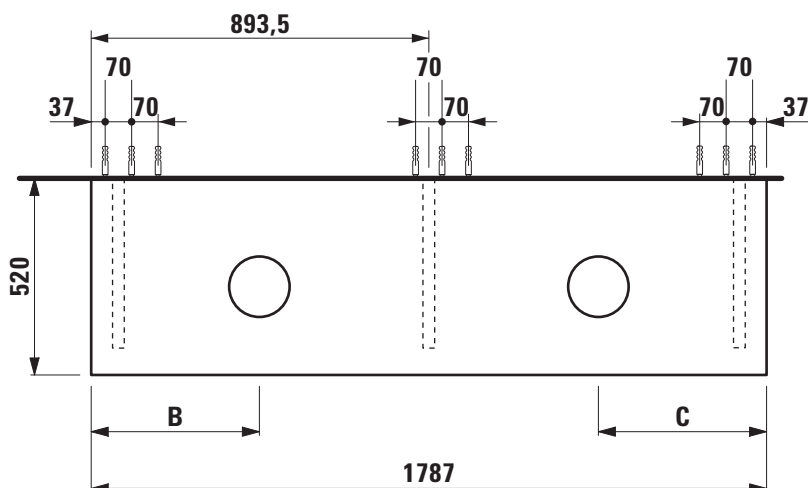

TECHNICAL DRAWINGS / S 1 : 20

B / mm	C / mm	Ceramic
345	550	Val 81228.2 (semi-wet-area right)
358	535	Palomba 81680.2
397	497	Val 81228.1
398	496	Palomba 81680.3

B / mm	C / mm	Ceramic
550	345	Val 81228.2 (semi-wet-area left)
652	242	Kartell by Laufen 81233.2
447	447	all other from matrix for washtops Case

X = The exact height must be set during installation.