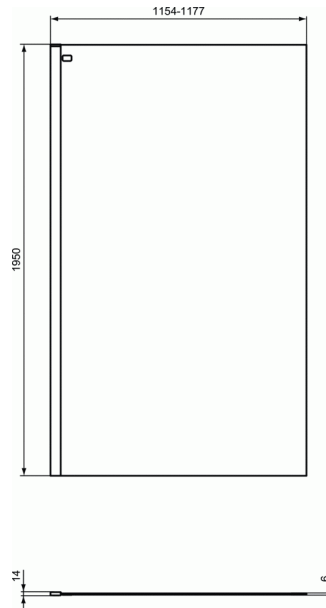

CONNECT 2

Wetroom panel 120 cm

Wetroom panel 120 cm

Height 195 cm

6 mm safety transparent glass with Anti - limestone treatment
Ideal Clean

Aluminum bright silver profile

Up to 23 mm adjustment

Suitable for installation on a tray (recommended) or wetroom floor.

Installation: To create a configuration, order wetroom panel/panels of choice and straight, angle or ceiling bracing bracket

REMARK: All the codes are reversible

FINISHES*

EO

V3

* EO = Silver profile, V3 = Silk Black (Matt Black)