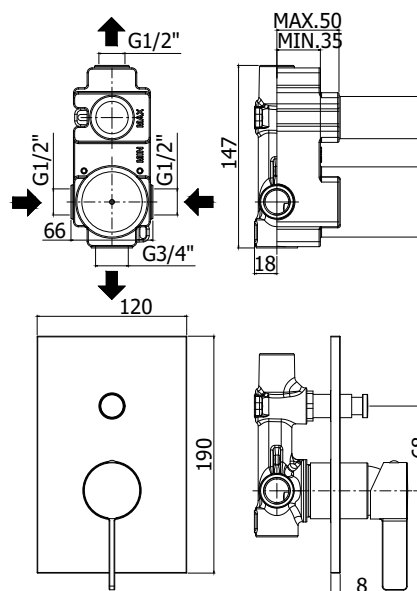

COLLECTION

rock

PRODUCT IMAGE

TECHNICAL DRAWING

DESCRIPTION

Concealed shower mixer (2 outlets) complete with:

- wall plate 120x190mm
- 1/2"G hot/cold and upper connections - 3/4"G lower connection

ART.

RO 015 . .
with push diverter

ZPRO 028 . .
Extension with diverter for art. 015

- H30mm

FINISHES

RO
CR - chrome plated
CR/M - chrome with stainless steel wall plate
ST/M - steel looking with stainless steel wall plate