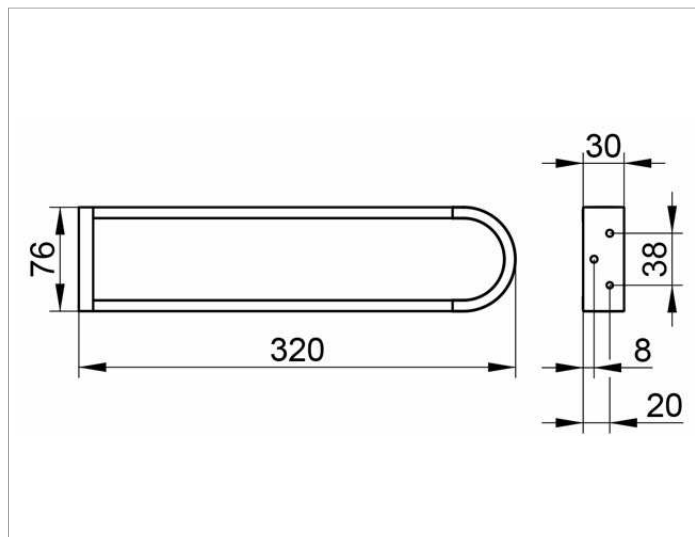

Edition 300

30019010000 Полотенцедержатель

ИЗДЕЛИЕ

ЧЕРТЕЖ

ОПИСАНИЕ ИЗДЕЛИЯ

неповоротный

поверхность

хром

Габариты

320 mm

спецификации

KEUCO EDITION 300 towel holder 30019010000

chrome-plated towel holder in an aesthetic and classic design

two parallel arranged fixed arms

anti static, easy to clean,

projection: 12-5/8"

The towel holder is fitted with two hidden fixing points

2 wall plugs, Fischer FU 1/4" x 1-3/4" and 2 wall screws are supplied