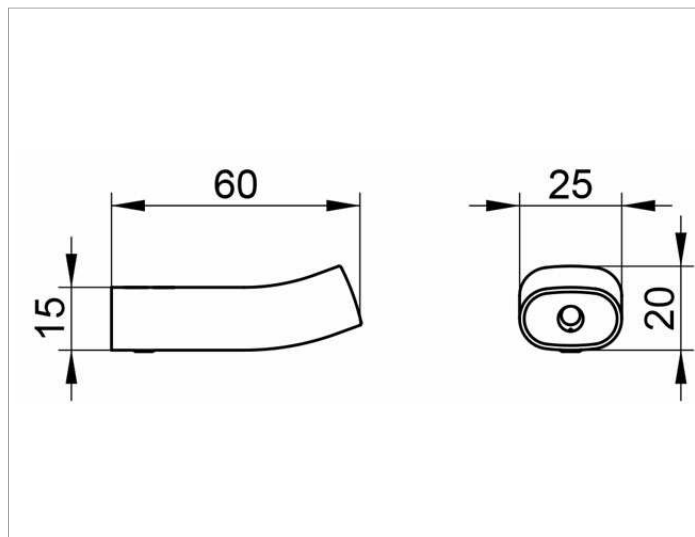

Edition 400

11514050000 Крючок для полотенца

ИЗДЕЛИЕ

поверхность

Никель шлифованный

ЧЕРТЕЖ

спецификации

KEUCO Edition 400 towel hook 11514050000
brushed nickel towel hook,
sculptural design,
with slightly rounded edges,
hook head slightly angled, easy to clean,
depth 2-3/8", width 1", total height 13/16",
the towel hook is fitted concealed,
delivery includes anti-corrosion fixings