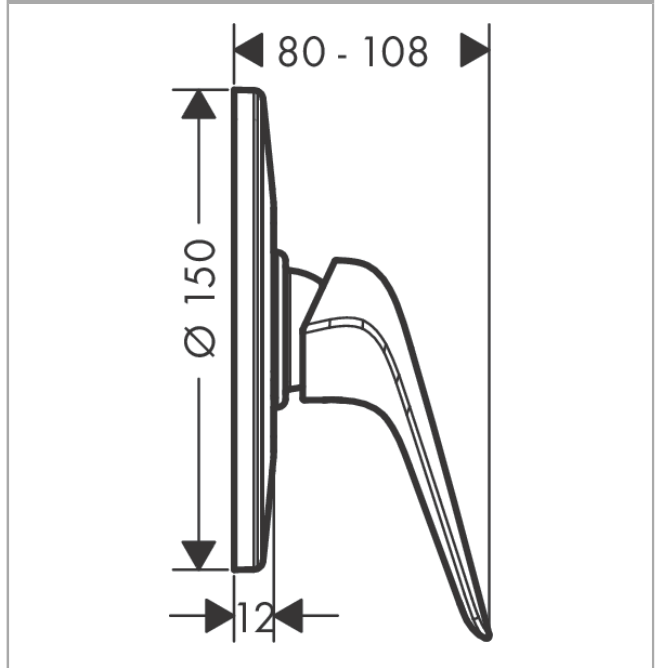

Novus
Single lever shower mixer for concealed installation
 Surfaces: **Chrome** Article Number: **71067000**

Description

product features

- 1 function
- connection type: basic set
- flow rate at 3 bar: 28.7 l/min
- min. operating pressure: 1 bar
- max. operating pressure: 10 bar

Product image

Scale drawing

Flowchart