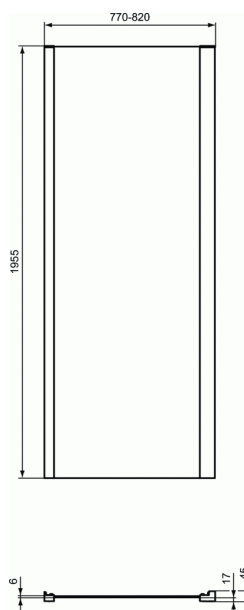

CONNECT 2

Side panel 80 cm

Side panel 80 cm

Fixed side (L) panel

Height 195 cm

6 mm safety transparent glass

Anti - limestone treatment Ideal Clean

Aluminum bright silver frame

Up to 50 mm adjustment

FINISHES*

EO

V3

* EO = Silver profile, V3 = Silk Black (Matt Black)