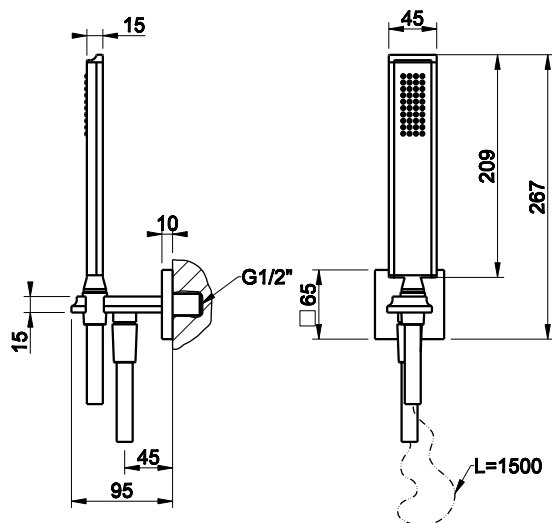

# GESSI®

Shower set composed by 1/2" connection water outlet, shower hook, 1,50 m flexible hose and antilimestone handshower.

## Technical features

- Fixed Hook
- Water outlet
- 1,50 flexible hose
- Connection to supply net with flexible hoses 1/2" G
- Flow rate 15,0 l/min at 3 bar