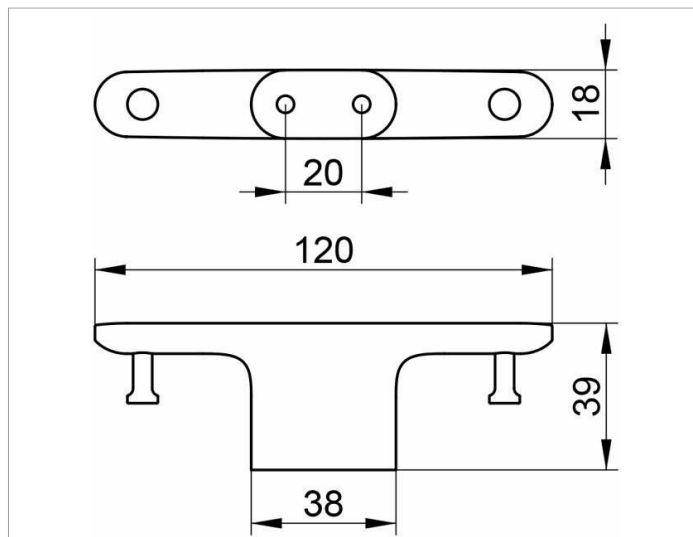

Edition 400

11515030000 Крючок для полотенца

ИЗДЕЛИЕ

ОПИСАНИЕ ИЗДЕЛИЯ

двойной

поверхность

Бронза шлифованная

ЧЕРТЕЖ

спецификации

KEUCO Edition 400 towel hook, double, 11515030000
brushed bronze towel hook, double,
sculptural design,
with slightly rounded edges,
with concealed towel hangers,
hook head slightly angled, easy to clean,
depth 1-1/2", width 4-3/4", total height 11/16",
the towel hook is fitted concealed,
delivery includes anti-corrosion fixings