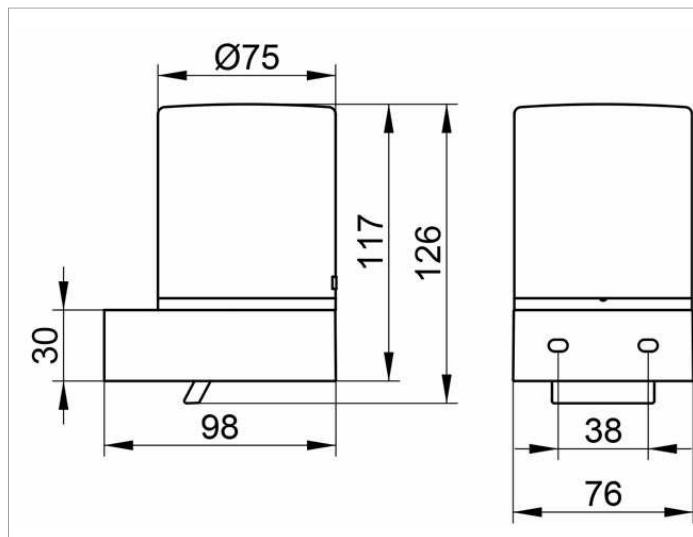

Edition 300

30052019000 Дозатор

ИЗДЕЛИЕ

ЧЕРТЕЖ

ОПИСАНИЕ ИЗДЕЛИЯ

хрусталь матовый, в комплекте с держателем и насосиком
объем: прибл. 180 мл,
дозировочный объем: прибл. 0,5 мл/нажатие

поверхность

хром

спецификации

KEUCO EDITION 300 lotion dispenser 30052019000, for wall installation (6.09 oz)

chrome-plated lotion dispenser in aesthetic and classic design
wall mounted model complete with a removable crystal glass,
for easy cleaning and filling,
a high-class and long-lasting pump,
capacity: 6.09 oz, for standard liquid soap,
dosage: approx. 0.02 oz/stroke,
base diameter: 3", height 4-15/16",
projection: 3-7/8"

The lotion dispenser is fitted with 2 hidden fixing points
2 wall plugs, Fischer FU 1/4" x 1-3/4" and 2 wall screws are supplied