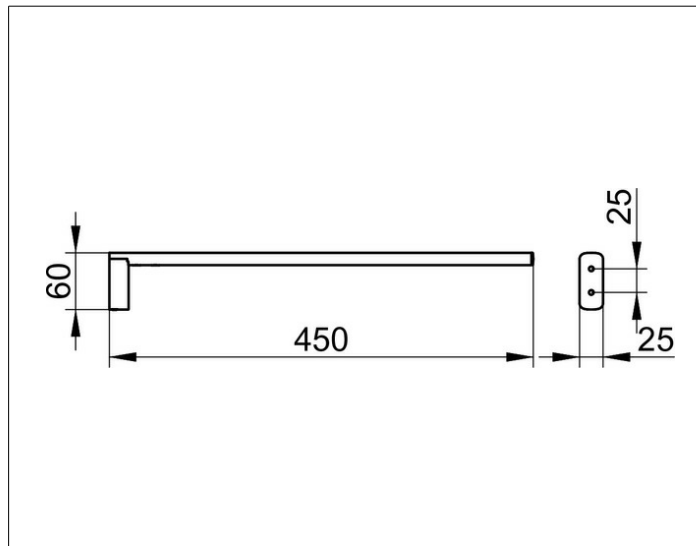

ЧЕРТЕЖ

ОПИСАНИЕ ИЗДЕЛИЯ

одинарный, неповоротный

ПОВЕРХНОСТЬ

Никель шлифованный

ГАБАРИТЫ

450 mm

СПЕЦИФИКАЦИИ

KEUCO Edition 400 towel holder, 11520050000
brushed nickel towel holder, 2 pieces,
sculptural design,
with slightly rounded edges,
two side by side,
fixed arms, made of oval tubes
antistatic, easy to clean,
depth 17-11/16", width 1", height 2-3/8",
the towel holder is fitted concealed,
delivery included anti-corrosion fixings