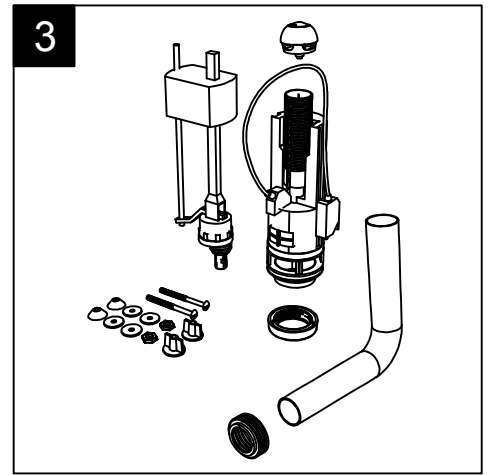

BRMBL Vaso monoblocco Brio senza brida  
 con sistema di scarico Smart Clean  
 Brio wc monoblock rimless  
 Smart Clean flushing system

BRCIMBL Cassetta per vaso monoblocco Brio  
 Cistern suiting for Brio wc monoblock

FRONT

SECTION

TOP

REAR

Designation	
Vaso monoblocco Brio Brio wc monoblock	
Scale 1:10	
cod. BRMBL - BRCIMBL	<p>This drawing including the respectedata may neither be duplicated nor modified nor altered without the consent of GSG Ceramic Design. The use of the data/technical drawings take place at users own risk and under exclusion of any liability of GSG Ceramic Design. The dimensions are not binding; products are subject to changes. Measurement shown may be subjected to small variations or are indicative.</p>

Guida all'installazione dei vasi monoblocco con cassetta appoggiata

Serie: LIKE - BRIO

*Installation guide for monoblock wc with close coupled cistern*

Series: LIKE - BRIO

①

Guida all'installazione dei vasi monoblocco con cassetta appoggiata