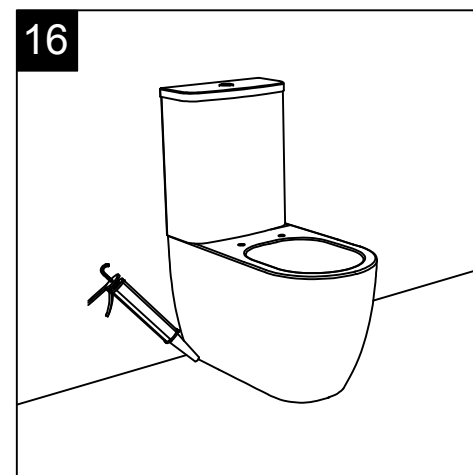

Guida all'installazione dei vasi monoblocco con cassetta appoggiata

Serie: LIKE - BRIO

Installation guide for monoblock wc with close coupled cistern

Series: LIKE - BRIO

②

11

In caso di utilizzo del kit di fissaggio a parete nascosto, vedere la relativa guida all'installazione dalla fase 2 alla 9

If the wall hidden fixing kit is used, see the relevant installation guide from step 2 to 9