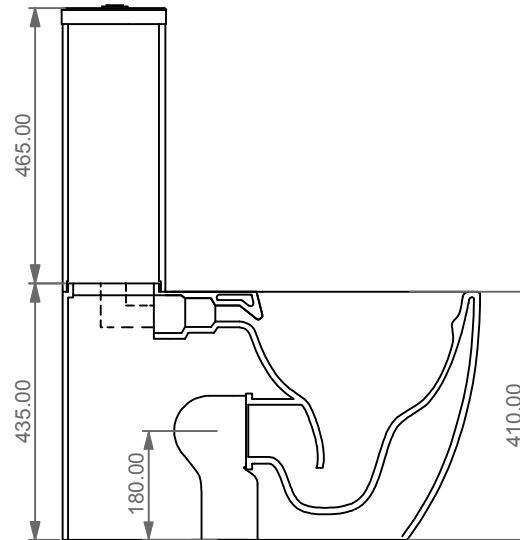

BRMBL Vaso monoblocco Brio senza brida  
 con sistema di scarico Smart Clean  
 Brio wc monoblock rimless  
 Smart Clean flushing system

BRCIMBL Cassetta per vaso monoblocco Brio  
 Cistern suiting for Brio wc monoblock

FRONT

SECTION

TOP

REAR

Designation	
Vaso monoblocco Brio Brio wc monoblock	
Scale 1:10	
cod. BRMBL - BRCIMBL	<p>This drawing including the respectedata may neither be duplicated nor modified nor altered without the consent of GSG Ceramic Design. The use of the data/technical drawings take place at users own risk and under exclusion of any liability of GSG Ceramic Design. The dimensions are not binding; products are subject to changes. Measurement shown may be subjected to small variations or are indicative.</p>

Guida all'installazione dei vasi monoblocco con cassetta appoggiata

Serie: LIKE - BRIO

*Installation guide for monoblock wc with close coupled cistern*

Series: LIKE - BRIO

①

Guida all'installazione dei vasi monoblocco con cassetta appoggiata