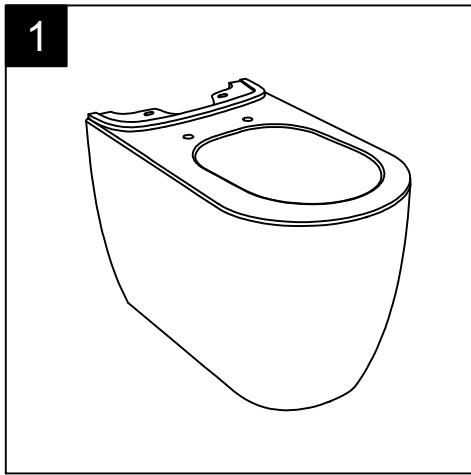

BRMBL Vaso monoblocco Brio senza brida  
 con sistema di scarico Smart Clean  
 Brio wc monoblock rimless  
 Smart Clean flushing system

BRCIMBL Cassetta per vaso monoblocco Brio  
 Cistern suiting for Brio wc monoblock

FRONT

SECTION

TOP

REAR

Designation	
Vaso monoblocco Brio Brio wc monoblock	
Scale 1:10	
cod. BRMBL - BRCIMBL	<p>This drawing including the respectedata may neither be duplicated nor modified nor altered without the consent of GSG Ceramic Design. The use of the data/technical drawings take place at users own risk and under exclusion of any liability of GSG Ceramic Design. The dimensions are not binding; products are subject to changes. Measurement shown may be subjected to small variations or are indicative.</p>

Guida all'installazione dei vasi monoblocco con cassetta appoggiata

Serie: LIKE - BRIO

*Installation guide for monoblock wc with close coupled cistern*

Series: LIKE - BRIO

①

Guida all'installazione dei vasi monoblocco con cassetta appoggiata