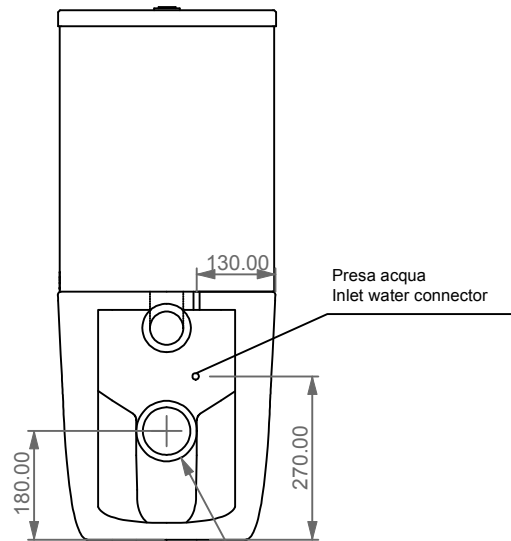

BRMBL Vaso monoblocco Brio senza brida  
 con sistema di scarico Smart Clean  
 Brio wc monoblock rimless  
 Smart Clean flushing system

BRCIMBL Cassetta per vaso monoblocco Brio  
 Cistern suiting for Brio wc monoblock

FRONT

SECTION

TOP

REAR

Designation	
Vaso monoblocco Brio Brio wc monoblock	
Scale 1:10	
cod. BRMBL - BRCIMBL	<p>This drawing including the respectedata may neither be duplicated nor modified nor altered without the consent of GSG Ceramic Design. The use of the data/technical drawings take place at users own risk and under exclusion of any liability of GSG Ceramic Design. The dimensions are not binding; products are subject to changes. Measurement shown may be subjected to small variations or are indicative.</p>

Guida all'installazione dei vasi monoblocco con cassetta appoggiata

Serie: LIKE - BRIO

*Installation guide for monoblock wc with close coupled cistern*

Series: LIKE - BRIO

①

Guida all'installazione dei vasi monoblocco con cassetta appoggiata