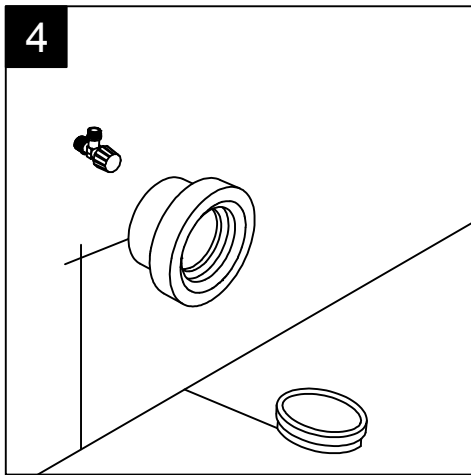

FRONT

SECTION

TOP

REAR

Designation	
Vaso monoblocco Brio Brio wc monoblock	
Scale 1:10	
cod. BRMBL - BRCIMBL	<p>This drawing including the respectedata may neither be duplicated nor modified nor altered without the consent of GSG Ceramic Design. The use of the data/technical drawings take place at users own risk and under exclusion of any liability of GSG Ceramic Design. The dimensions are not binding; products are subject to changes. Measurement shown may be subjected to small variations or are indicative.</p>

Guida all'installazione dei vasi monoblocco con cassetta appoggiata

Serie: LIKE - BRIO

*Installation guide for monoblock wc with close coupled cistern*

Series: LIKE - BRIO

①

Guida all'installazione dei vasi monoblocco con cassetta appoggiata