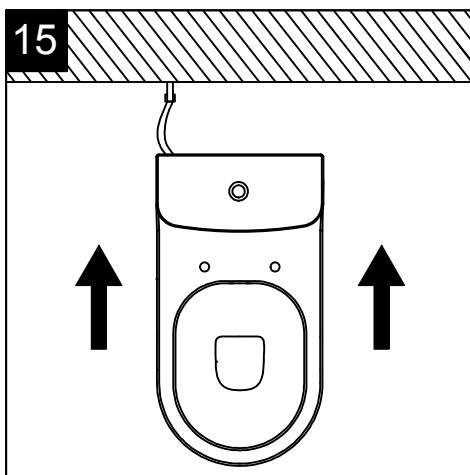

Guida all'installazione dei vasi monoblocco con cassetta appoggiata

Serie: LIKE - BRIO

Installation guide for monoblock wc with close coupled cistern

Series: LIKE - BRIO

②

11

In caso di utilizzo del kit di fissaggio a parete nascosto, vedere la relativa guida all'installazione dalla fase 2 alla 9

If the wall hidden fixing kit is used, see the relevant installation guide from step 2 to 9