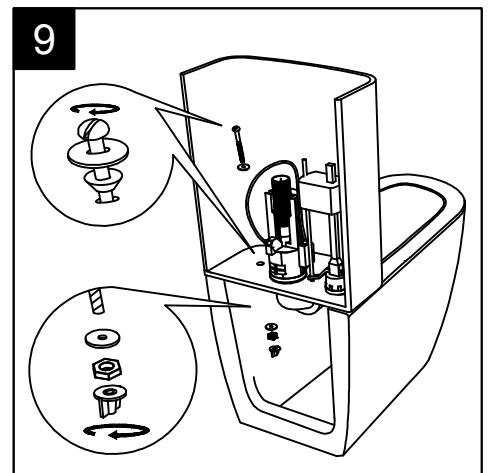

BRMBL Vaso monoblocco Brio senza brida  
 con sistema di scarico Smart Clean  
 Brio wc monoblock rimless  
 Smart Clean flushing system

BRCIMBL Cassetta per vaso monoblocco Brio  
 Cistern suiting for Brio wc monoblock

FRONT

SECTION

TOP

REAR

Designation	
Vaso monoblocco Brio Brio wc monoblock	
Scale 1:10	
cod. BRMBL - BRCIMBL	<p>This drawing including the respectedata may neither be duplicated nor modified nor altered without the consent of GSG Ceramic Design. The use of the data/technical drawings take place at users own risk and under exclusion of any liability of GSG Ceramic Design. The dimensions are not binding; products are subject to changes. Measurement shown may be subjected to small variations or are indicative.</p>

Guida all'installazione dei vasi monoblocco con cassetta appoggiata

Serie: LIKE - BRIO

*Installation guide for monoblock wc with close coupled cistern*

Series: LIKE - BRIO

①

Guida all'installazione dei vasi monoblocco con cassetta appoggiata