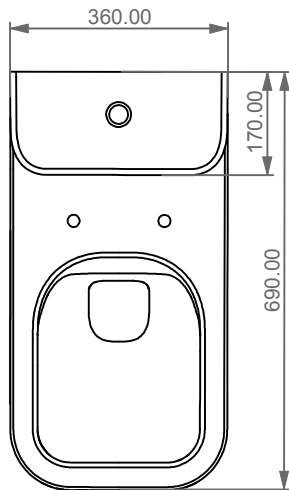

BRMBL Vaso monoblocco Brio senza brida  
 con sistema di scarico Smart Clean  
 Brio wc monoblock rimless  
 Smart Clean flushing system

BRCIMBL Cassetta per vaso monoblocco Brio  
 Cistern suiting for Brio wc monoblock

FRONT

SECTION

TOP

REAR

Designation	
Vaso monoblocco Brio Brio wc monoblock	
Scale 1:10	
cod. BRMBL - BRCIMBL	<p>This drawing including the respectedata may neither be duplicated nor modified nor altered without the consent of GSG Ceramic Design. The use of the data/technical drawings take place at users own risk and under exclusion of any liability of GSG Ceramic Design. The dimensions are not binding; products are subject to changes. Measurement shown may be subjected to small variations or are indicative.</p>