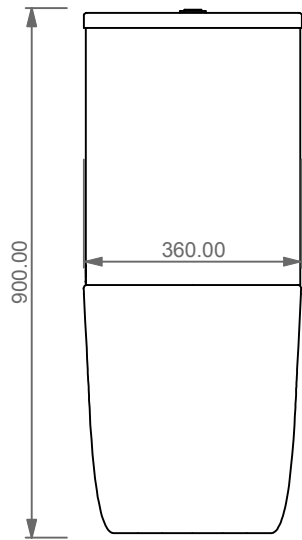

BRMBL Vaso monoblocco Brio senza brida  
 con sistema di scarico Smart Clean  
 Brio wc monoblock rimless  
 Smart Clean flushing system

BRCIMBL Cassetta per vaso monoblocco Brio  
 Cistern suiting for Brio wc monoblock

FRONT

SECTION

TOP

REAR

Designation	
Vaso monoblocco Brio Brio wc monoblock	
Scale 1:10	
cod. BRMBL - BRCIMBL	<p>This drawing including the respectedata may neither be duplicated nor modified nor altered without the consent of GSG Ceramic Design. The use of the data/technical drawings take place at users own risk and under exclusion of any liability of GSG Ceramic Design. The dimensions are not binding; products are subject to changes. Measurement shown may be subjected to small variations or are indicative.</p>