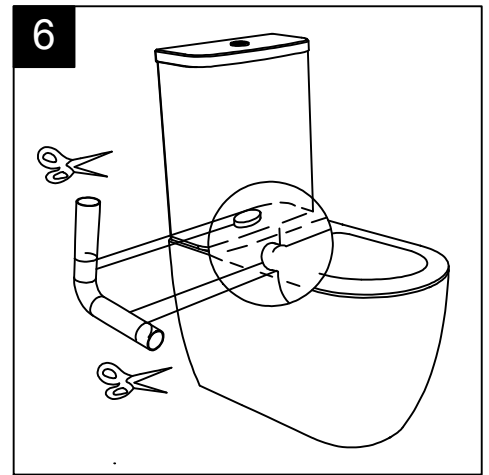

BRMBL Vaso monoblocco Brio senza brida  
 con sistema di scarico Smart Clean  
 Brio wc monoblock rimless  
 Smart Clean flushing system

BRCIMBL Cassetta per vaso monoblocco Brio  
 Cistern suiting for Brio wc monoblock

FRONT

SECTION

TOP

REAR

Designation	
Vaso monoblocco Brio Brio wc monoblock	
Scale 1:10	
cod. BRMBL - BRCIMBL	<p>This drawing including the respectedata may neither be duplicated nor modified nor altered without the consent of GSG Ceramic Design. The use of the data/technical drawings take place at users own risk and under exclusion of any liability of GSG Ceramic Design. The dimensions are not binding; products are subject to changes. Measurement shown may be subjected to small variations or are indicative.</p>

Guida all'installazione dei vasi monoblocco con cassetta appoggiata

Serie: LIKE - BRIO

*Installation guide for monoblock wc with close coupled cistern*

Series: LIKE - BRIO

①

Guida all'installazione dei vasi monoblocco con cassetta appoggiata