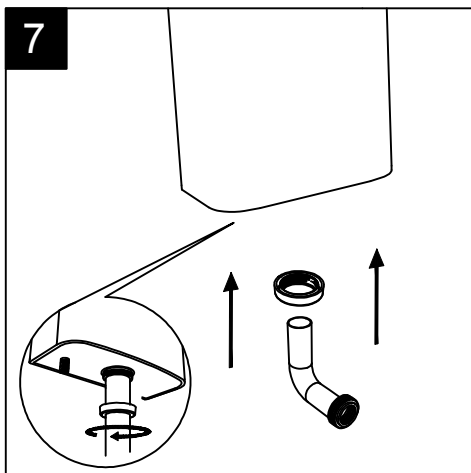

FRONT

SECTION

TOP

REAR

Designation	
Vaso monoblocco Brio Brio wc monoblock	
Scale 1:10	
cod. BRMBL - BRCIMBL	<p>This drawing including the respectedata may neither be duplicated nor modified nor altered without the consent of GSG Ceramic Design. The use of the data/technical drawings take place at users own risk and under exclusion of any liability of GSG Ceramic Design. The dimensions are not binding; products are subject to changes. Measurement shown may be subjected to small variations or are indicative.</p>

Guida all'installazione dei vasi monoblocco con cassetta appoggiata

Serie: LIKE - BRIO

*Installation guide for monoblock wc with close coupled cistern*

Series: LIKE - BRIO

①

Guida all'installazione dei vasi monoblocco con cassetta appoggiata