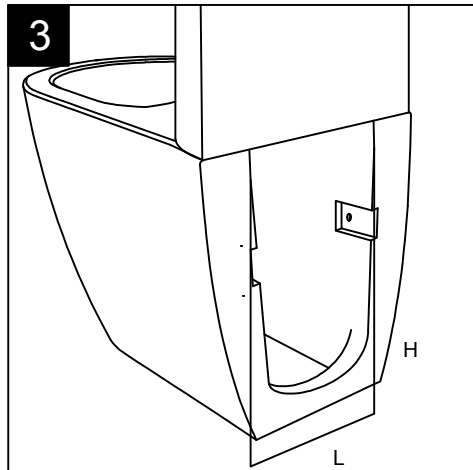

Guida all'installazione dei vasi monoblocco con cassetta appoggiata con kit di fissaggio a parete nascosto (cod. ACS51)

Serie: LIKE - BRIO

Installation guide for monoblock wc with close coupled cistern with wall hidden fixing kit (cod. ACS51)

Series: LIKE - BRIO

①