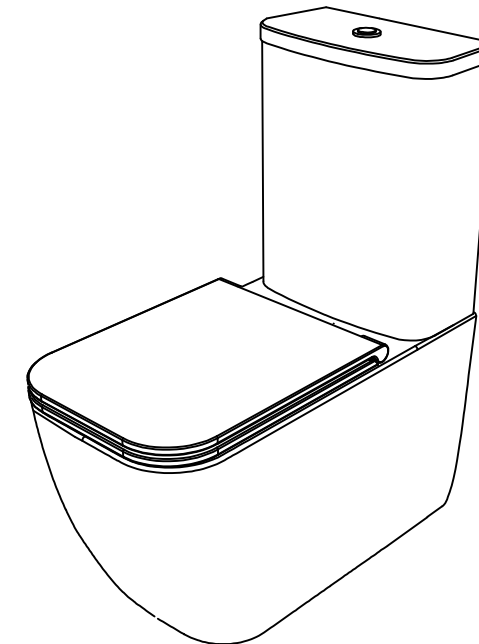

BRMBL Vaso monoblocco Brio senza brida  
 con sistema di scarico Smart Clean  
 Brio wc monoblock rimless  
 Smart Clean flushing system

BRCIMBL Cassetta per vaso monoblocco Brio  
 Cistern suiting for Brio wc monoblock

FRONT

SECTION

TOP

REAR

Designation	
Vaso monoblocco Brio Brio wc monoblock	
Scale 1:10	
cod. BRMBL - BRCIMBL	<p>This drawing including the respectedata may neither be duplicated nor modified nor altered without the consent of GSG Ceramic Design. The use of the data/technical drawings take place at users own risk and under exclusion of any liability of GSG Ceramic Design. The dimensions are not binding; products are subject to changes. Measurement shown may be subjected to small variations or are indicative.</p>

Guida all'installazione dei vasi monoblocco con cassetta appoggiata

Serie: LIKE - BRIO

*Installation guide for monoblock wc with close coupled cistern*

Series: LIKE - BRIO

①

Guida all'installazione dei vasi monoblocco con cassetta appoggiata