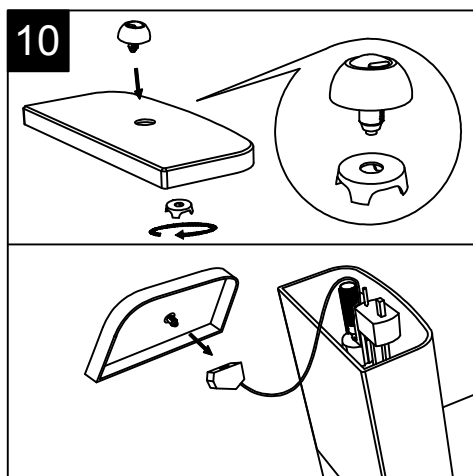

Guida all'installazione dei vasi monoblocco con cassetta appoggiata

Serie: LIKE - BRIO

Installation guide for monoblock wc with close coupled cistern

Series: LIKE - BRIO

②

11

In caso di utilizzo del kit di fissaggio a parete nascosto, vedere la relativa guida all'installazione dalla fase 2 alla 9

If the wall hidden fixing kit is used, see the relevant installation guide from step 2 to 9