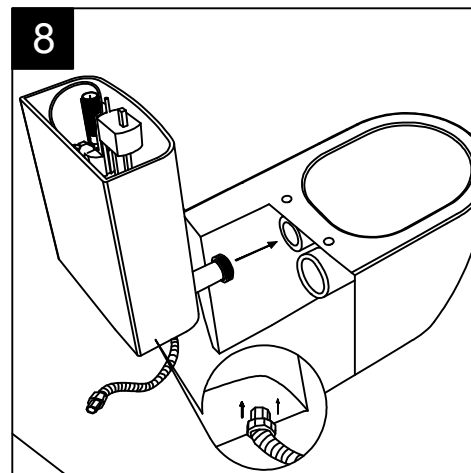

BRMBL Vaso monoblocco Brio senza brida  
 con sistema di scarico Smart Clean  
 Brio wc monoblock rimless  
 Smart Clean flushing system

BRCIMBL Cassetta per vaso monoblocco Brio  
 Cistern suiting for Brio wc monoblock

FRONT

SECTION

TOP

REAR

Designation	
Vaso monoblocco Brio Brio wc monoblock	
Scale 1:10	
cod. BRMBL - BRCIMBL	<p>This drawing including the respectedata may neither be duplicated nor modified nor altered without the consent of GSG Ceramic Design. The use of the data/technical drawings take place at users own risk and under exclusion of any liability of GSG Ceramic Design. The dimensions are not binding; products are subject to changes. Measurement shown may be subjected to small variations or are indicative.</p>

Guida all'installazione dei vasi monoblocco con cassetta appoggiata

Serie: LIKE - BRIO

*Installation guide for monoblock wc with close coupled cistern*

Series: LIKE - BRIO

①

Guida all'installazione dei vasi monoblocco con cassetta appoggiata