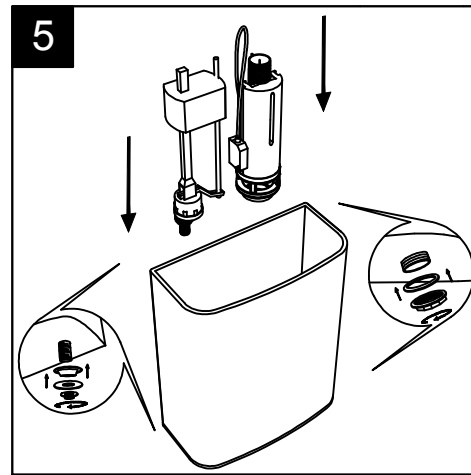

BRMBL Vaso monoblocco Brio senza brida  
 con sistema di scarico Smart Clean  
 Brio wc monoblock rimless  
 Smart Clean flushing system

BRCIMBL Cassetta per vaso monoblocco Brio  
 Cistern suiting for Brio wc monoblock

FRONT

SECTION

TOP

REAR

Designation	
Vaso monoblocco Brio Brio wc monoblock	
Scale 1:10	
cod. BRMBL - BRCIMBL	<p>This drawing including the respectedata may neither be duplicated nor modified nor altered without the consent of GSG Ceramic Design. The use of the data/technical drawings take place at users own risk and under exclusion of any liability of GSG Ceramic Design. The dimensions are not binding; products are subject to changes. Measurement shown may be subjected to small variations or are indicative.</p>

Guida all'installazione dei vasi monoblocco con cassetta appoggiata

Serie: LIKE - BRIO

*Installation guide for monoblock wc with close coupled cistern*

Series: LIKE - BRIO

①

Guida all'installazione dei vasi monoblocco con cassetta appoggiata