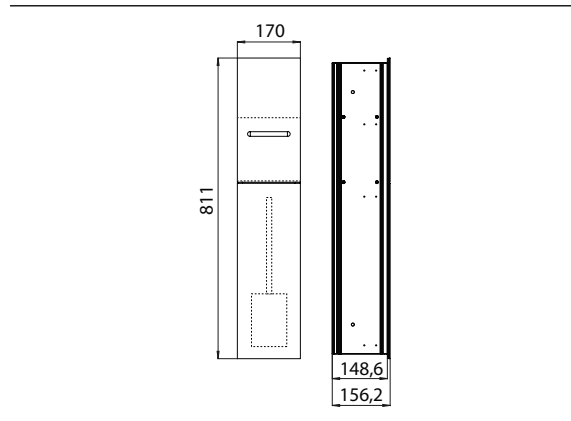

Module for WC - build in model optiwhite

Art.No.9754 274 51

Boxes for spare paper holder, WC-paper, toilet brush set, door hinge left