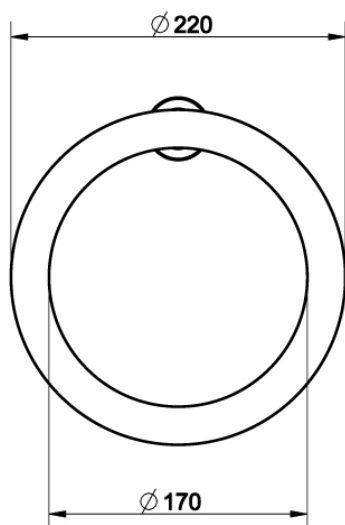

Towel ring.

Technical features

- Fixing kit included

**Certifications**

- Igienic certification not required

**Available Finishes****031**

Chrome

Indications for the cleaning