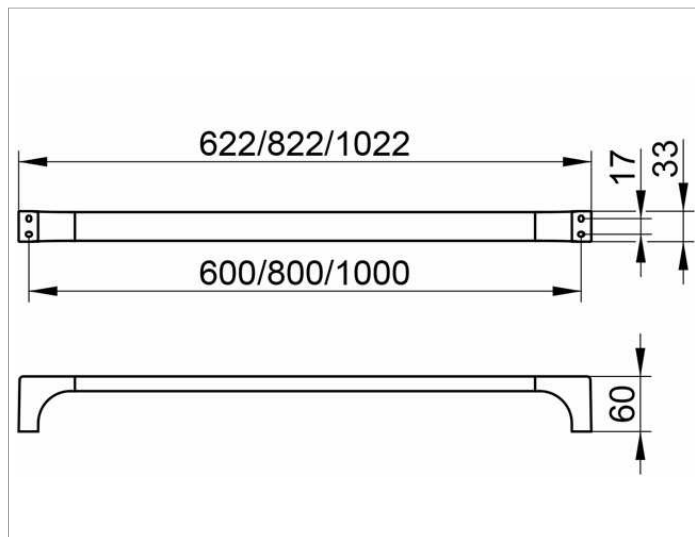

Edition 11

11101010600 Полотенцедержатель

ИЗДЕЛИЕ

ЧЕРТЕЖ

поверхность

хром

Габариты

600 mm

спецификации

KEUCO EDITION 11 towel holder 11101010600

chromed towel rail,

in clear-cut design and geometric shapes

to clean anti-static, easy to clean

installed at 23-5/8", with a total width of 24-1/2"

Radius 2-3/8"

The towel holder has 4 fixing points

Comes with corrosion resistant mounting hardware