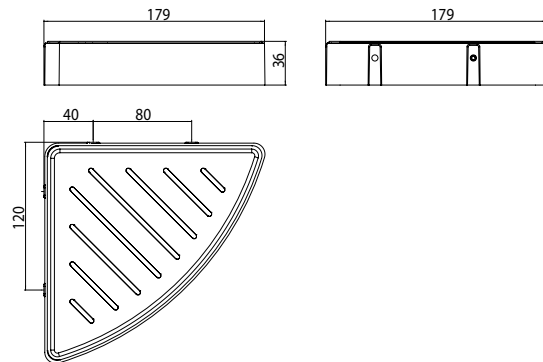

Corner sponge dish, hidden wall fastening black/black

Art.No.0545 133 03

with detachable synthetic insert