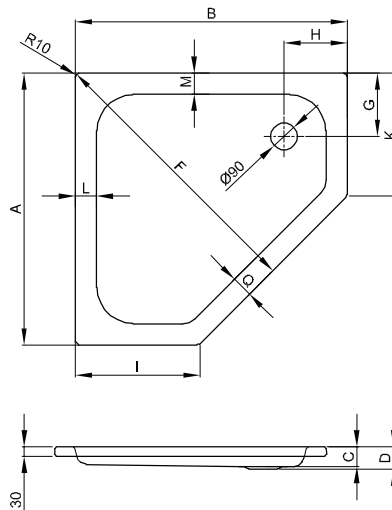

BetteCaro 35 mm, same shank length

Scope of delivery

Including noise-reducing sound-dampening mats.

Dimensions

article no.	dimensions in mm	A	B	C	D	F	G	H	I	K	L	M	Q	R
5319	800 × 800 × 35	800	800	35	50	813	210	210	350	350	65	65	60	636
7189	900 × 900 × 35	900	900	35	50	955	210	210	450	450	65	65	60	636
7219	1000 × 1000 × 35	1000	1000	35	50	1061	210	210	500	500	70	70	60	707