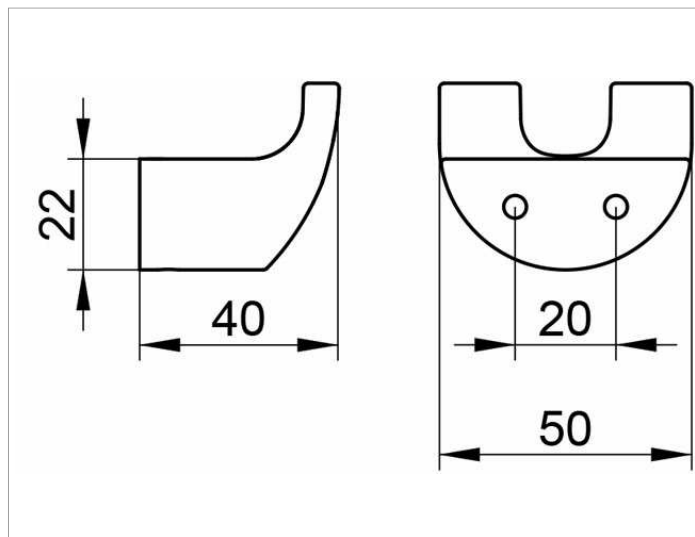

**Elegance**

11613010000 Крючок для полотенца

**ИЗДЕЛИЕ**

**ЧЕРТЕЖ**

**ОПИСАНИЕ ИЗДЕЛИЯ**

двойной

**поверхность**

хром

**спецификации**

KEUCO ELEGANCE Towel hook double 11613010000  
Chrome-plated Double towel hook with an elegant shape,  
slightly shaped surface,  
with a timeless design  
Projection 1-9/16"  
The Towel hook will be discretely mounted  
incl. corrosion-free mounting material