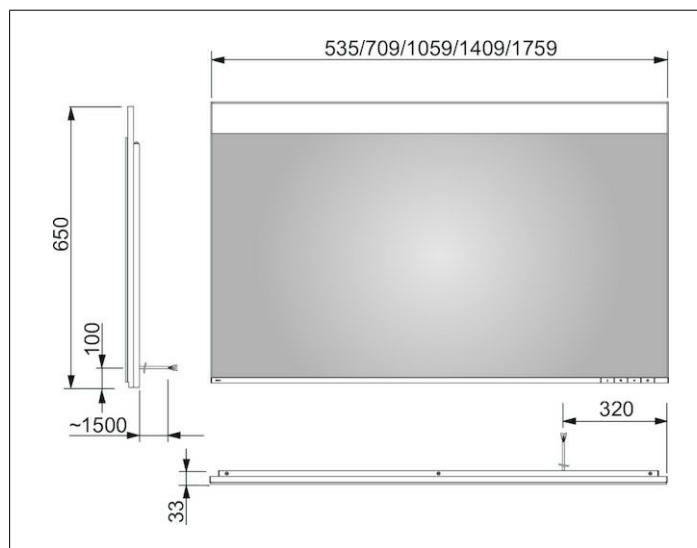

ЧЕРТЕЖ

ОПИСАНИЕ ИЗДЕЛИЯ

бесступенчатая настройка тона подсветки от 2700 Кельвин (теплая белая) до 6500 Кельвин (дневной свет),
обрамление из алюминия

Управление:

сенсорные клавиши на корпусе зеркала,
встроенная функция отдельного включения от общего выключателя в помещении

Подсветка:

Светодиоды (срок службы > 30.000 часов горения.)

бесступенчатый реостат/диммер

EEK: C , 26 kWh/1000h

ПОВЕРХНОСТЬ

26 Вт

ГАБАРИТЫ

1410 x 650 x 33 mm

СПЕЦИФИКАЦИИ

KEUCO Edition 400 LED Light mirror, 11596172500

high-quality crystal mirror with adjustable light colour from 2700 Kelvin (warm white) bis 6500 Kelvin (daylight), continuous aluminium frame,

Operation:

key panel with capacitive touch sensor, integrated extension function for e.g. light switch, Illumination:

LED (lifespan > 30.000 hours.), infinitely dimmable,

EEK: A++, A+, A, 13 kWh/1000h,

width 1410, height 650 mm, depth 33 mm