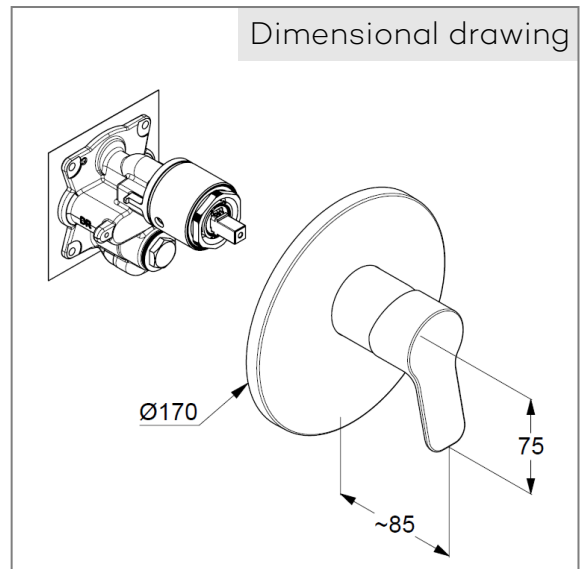

Art. Nr. 376550565

concealed shower mixer

single lever mixer

trim set without pre-installation set

pre installation set KLUDI FLEXX.BOXX Art. Nr. 88011

trim set with functional unit

wall mounted

solid lever, metal

ceramic cartridge with hotwater safety device

flow rate at 3 bar = 25 l/ min.

Product Picture

Dimensional drawing

Flow rate diagram