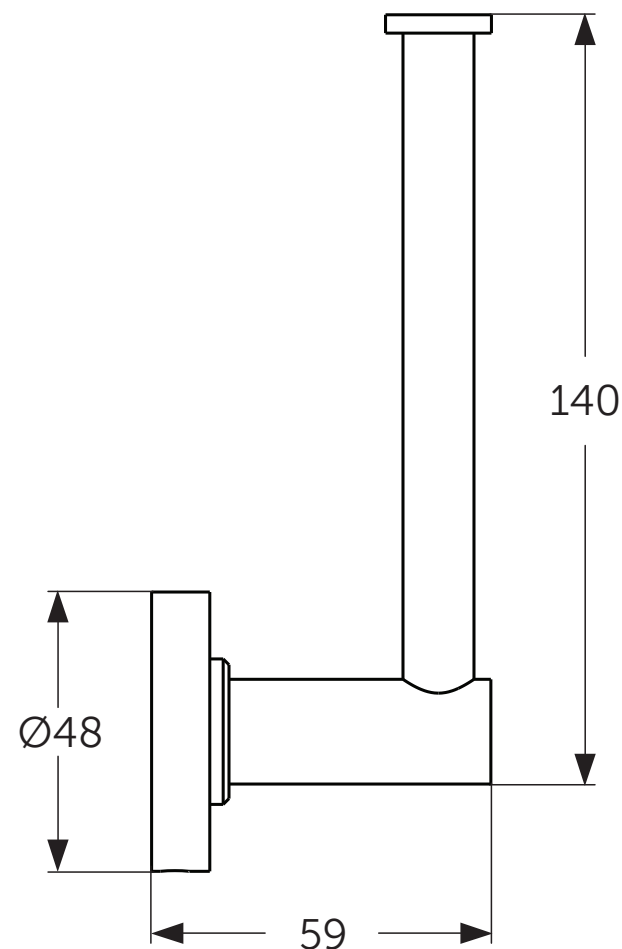

Ideal Standard

IOM

A 9132 **

1119 / MTAc A9132

Position

1 = A 963 259 **

Ideal Standard International NV
Corporate Village - Gent Building
Da Vincilaan 2
1935 Zaventem
Belgium
www.idealstandardinternational.com