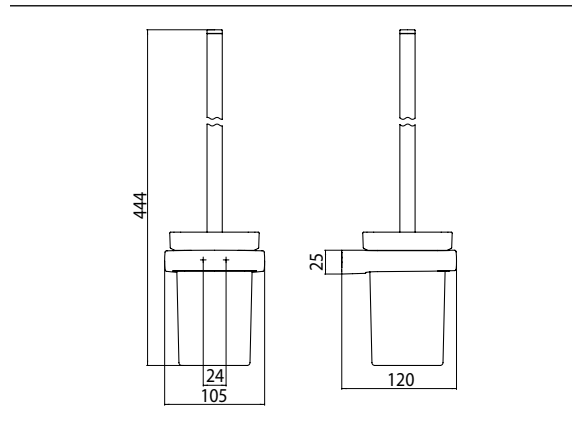

Toilet brush holder, bowl of satin crystal, brush grip chrome, wall mounted chrome

Art.No.0215 001 00