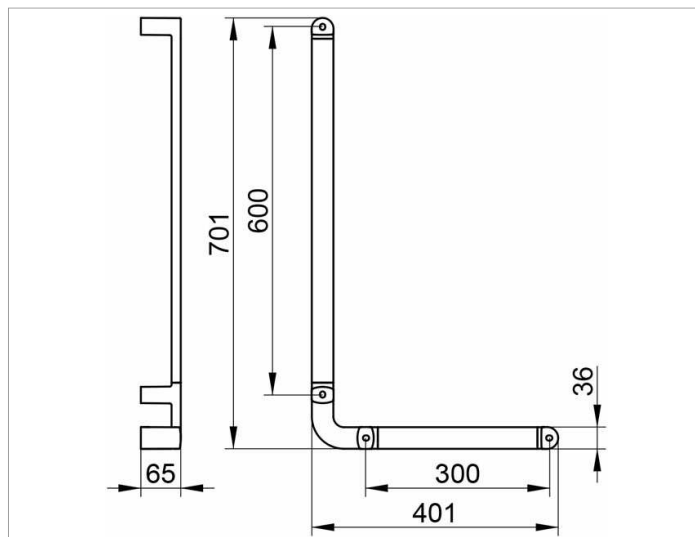

Elegance

31606010601 Угловой поручень 90°

ИЗДЕЛИЕ

ЧЕРТЕЖ

ОПИСАНИЕ ИЗДЕЛИЯ

исполнение справа

поверхность

хром

Габариты

401/701 mm

спецификации

KEUCO Elegance angle bar 90° 31606010601
right hand
High shine chrome-plated angle bar,
Elegant, oval profile,
slightly shaped surfaces in a timeless design,
solid wall mounting in zinc cast,
easy to clean
Getting up and down up to 110 kg load capacity,
anti-static,
easy to clean
Outside measurement 401/701 mm
horizontal Base measurement 300 mm,
with a Total Width from 401 mm
vertical Base measurement 600mm,
with a Total Height of 701 mm
Projection 65 mm,