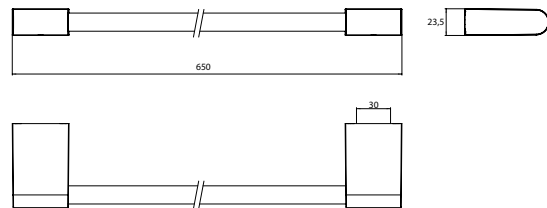

Bath towel holder, 600 mm chrome

Art.No.2760 001 60