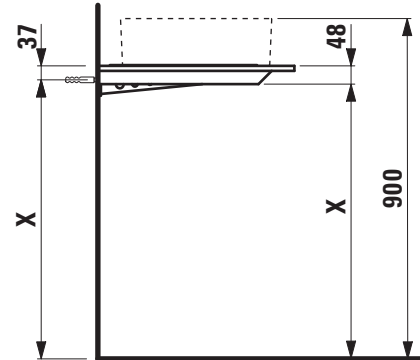

B / mm	Ceramic
300	Kartell by Laufen 81033.8, 81333.2
306	Palomba 81680.2
320	Kartell by Laufen 81033.4
345	Palomba 81680.3 Val 81228.1
394	Kartell by Laufen 81233.1, 81533.1 Palomba 81180.1, 81280.1 Living Square 81143.3, 81143.4, 81143.5 Ino 81630.0, 81630.2, 81730.1 Val 81628.0, 81628.3, 81628.4 Val 81728.1 (only wall mounted tap)

B / mm	Ceramic
450	Ino 81730.2 (only wall mounted tap)
468	Kartell by Laufen 81033.5
498	VAL 81228.2
578	Kartell by Laufen 81233.2 (with tap bank right)
600	Kartell by Laufen 81033.9

X = The exact height must be set during installation.