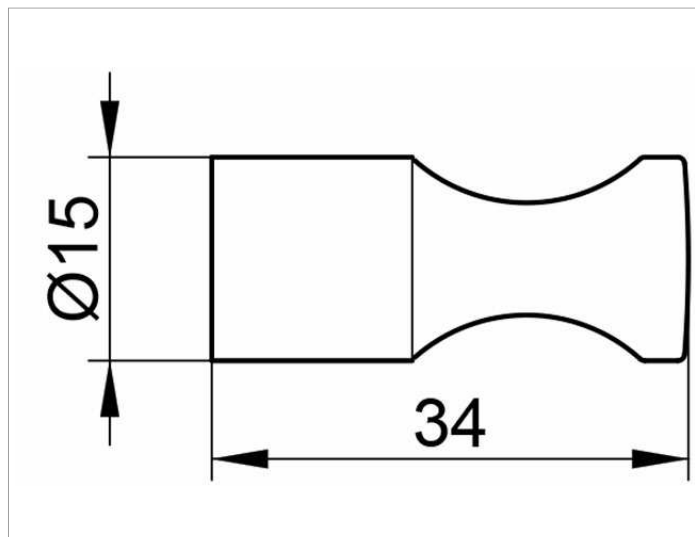

Elegance

11614010000 Крючок для полотенца

ИЗДЕЛИЕ

ЧЕРТЕЖ

поверхность

хром

спецификации

KEUCO ELEGANCE Towel hook double 11614010000
Chrome-plated Double towel hook with an elegant shape,
slightly shaped surface,
with a timeless design
Projection 1-5/16"
The Towel hook will be discretely mounted
incl. corrosion-free mounting material