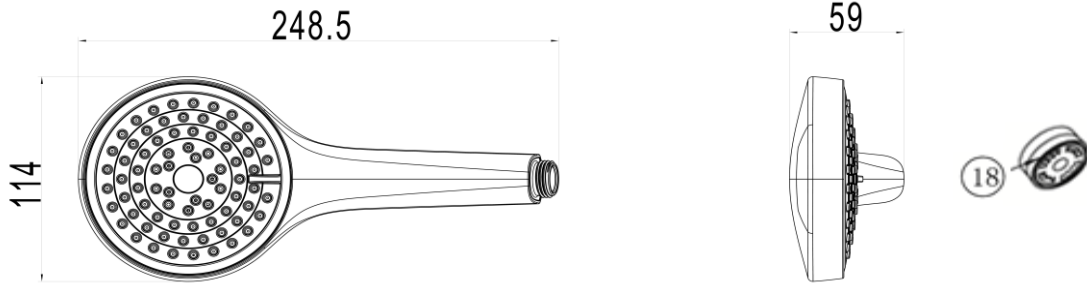

EMBRACE HAND SHOWER 9.5L 3JETS

PRODUCT INFORMATION

Model	TVS1084120161
Collection	Embrace
Finish	Polished Chrome
Water Flow at 3 bar	max. 9.5 l/min
Dimensions	H 248 x W 114 x D 59 mm
Flow Restrictor	9.5 l/min
Hose Connection	G 1/2"
Spray Types	Relax Massage Intense

PRODUCT FEATURES

A comfortable shower experience:

Let yourself be pampered by the shower experience of the wide spray face.

Max. flow volume:
9.5l/min

Jet regulator:

Easy jet mode changes via the easy-to-operate controller with snap-in function.

Easy to clean:
Easily remove limescale thanks to the flexible nozzles.

FLOW CHART

EMBRACE HAND SHOWER 9.5L 3JETS

TECHNICAL DRAWING

SPARE PARTS

Article Number	Description	No.	Consists of
TVS10802201000	Flow Restrictor Set	18	Flow Restrictor 5.7 l/min + 9.5 l/min