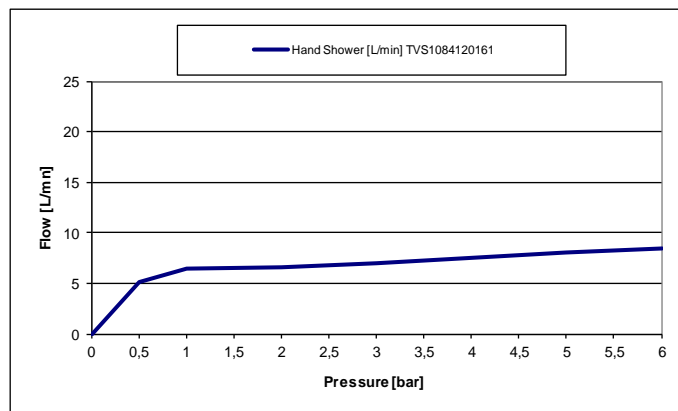

EMBRACE HAND SHOWER 9.5L 3JETS

PRODUCT INFORMATION

Model	TVS1084120161
Collection	Embrace
Finish	Polished Chrome
Water Flow at 3 bar	max. 9.5 l/min
Dimensions	H 248 x W 114 x D 59 mm
Flow Restrictor	9.5 l/min
Hose Connection	G 1/2"
Spray Types	Relax Massage Intense

PRODUCT FEATURES

A comfortable shower experience:

Let yourself be pampered by the shower experience of the wide spray face.

Max. flow volume:
9.5l/min

Jet regulator:

Easy jet mode changes via the easy-to-operate controller with snap-in function.

Easy to clean:
Easily remove limescale thanks to the flexible nozzles.

FLOW CHART

EMBRACE HAND SHOWER 9.5L 3JETS

TECHNICAL DRAWING

SPARE PARTS

Article Number	Description	No.	Consists of
TVS10802201000	Flow Restrictor Set	18	Flow Restrictor 5.7 l/min + 9.5 l/min