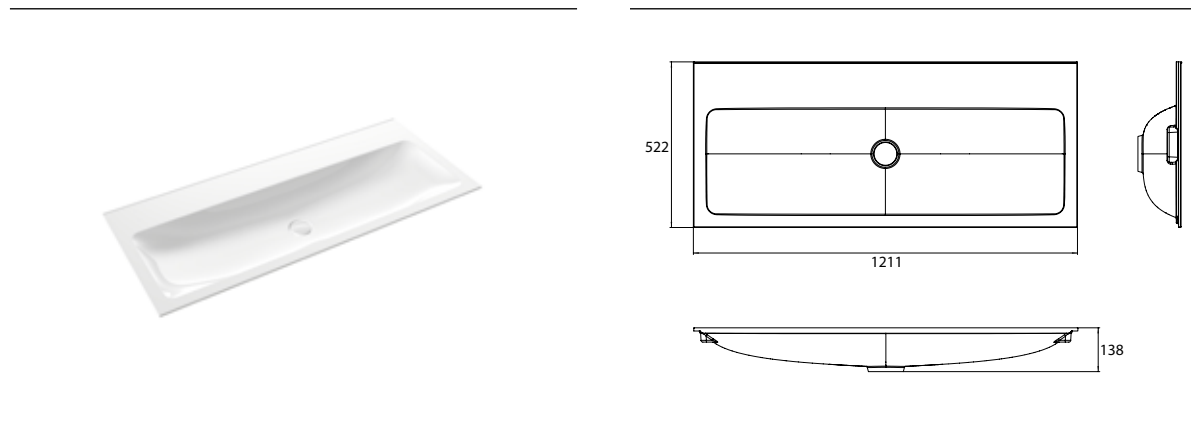

Wash basin (mineral composite), 1.200 mm with 1 tap hole

Art.No.9577 114 21

matches to Vanity units 9583 274 21 and 9583 275 21.