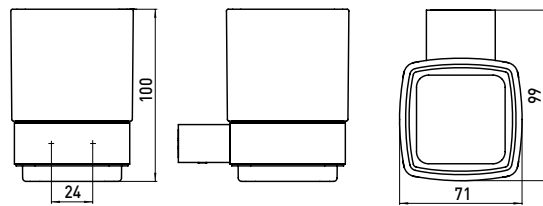

Glass holder, satin crystal black

Art.No.0520 133 00

wall mounted