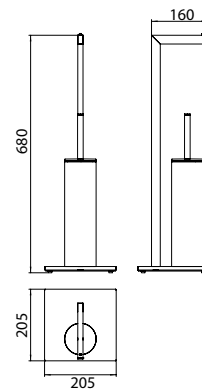

Paper holder, Toilet brush set with cover, standing type chrome

Art.No.0580 001 01