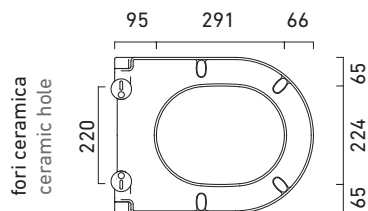

distanza tra le cerniere
distance between hinges