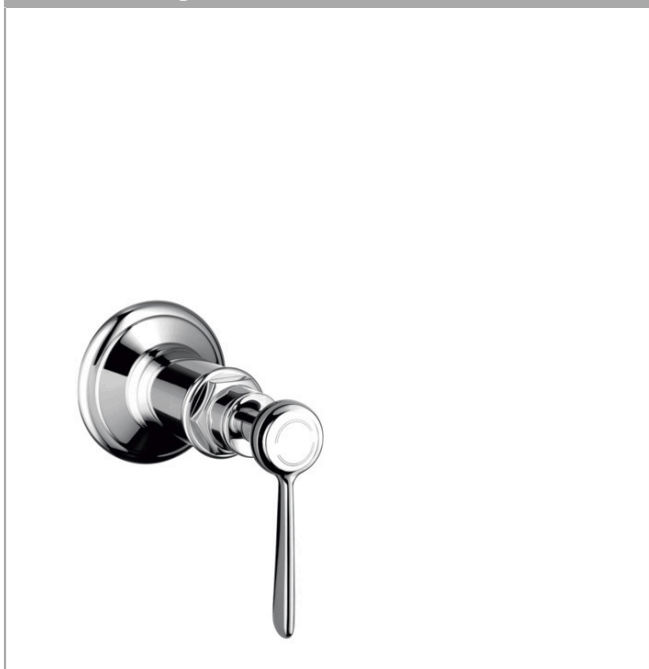

AXOR Montreux
Shut-off valve for concealed installation with lever handle
Surfaces: **Chrome** Article Number: **16872000**

Description

product features

- scope of supply: handle, sleeve, metal escutcheon

Product image