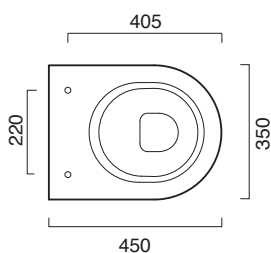

CE EN 997 - CL1 - 5A