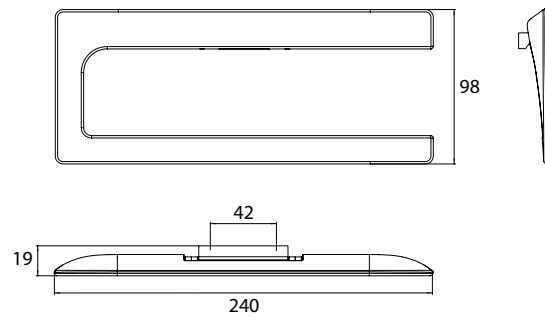

Towel ring, open on right side chrome

Art.No.1655 001 01

movable