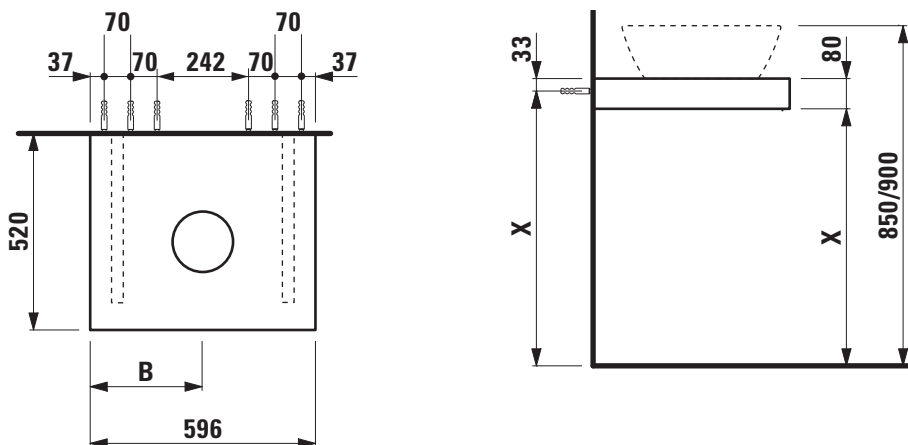

TECHNICAL DRAWINGS / S 1 : 20

B / mm	Ceramic
195	Val s1228.2 (semi-wet-area right)
200	Val s1228.1
210	Palomba s1680.2
215	Val s1628.8

B / mm	Ceramic
223	Kartell by Laufen s1033.4
372	Kartell by Laufen s1033.5
401	Val s1228.2 (semi-wet-area left)
298	all other from matrix for washtops Case

X = The exact height must be set during installation.