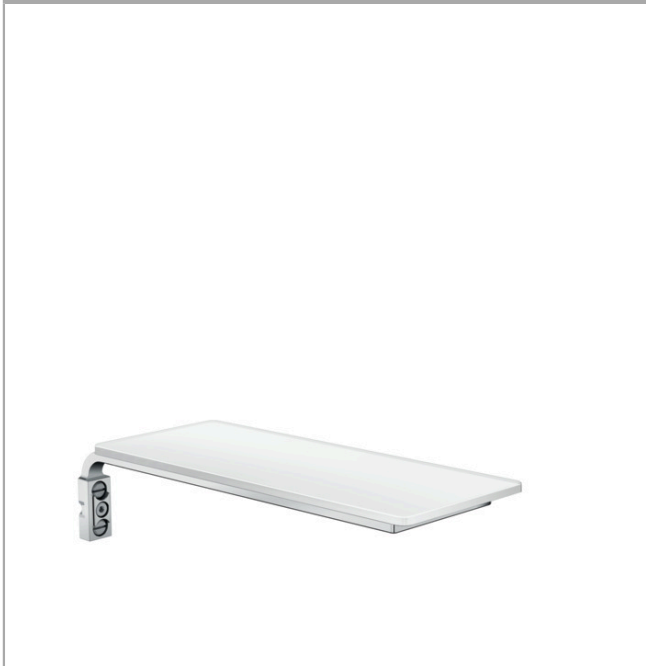

Casetta

Soap dish/ shelf E

Surfaces: **White/Chrome** Article Number: **26511400**

Description

product features

- length 200 mm
- material: flat aluminium profile with safety glass finish
- shelf finish: chrome, white or black

Product image