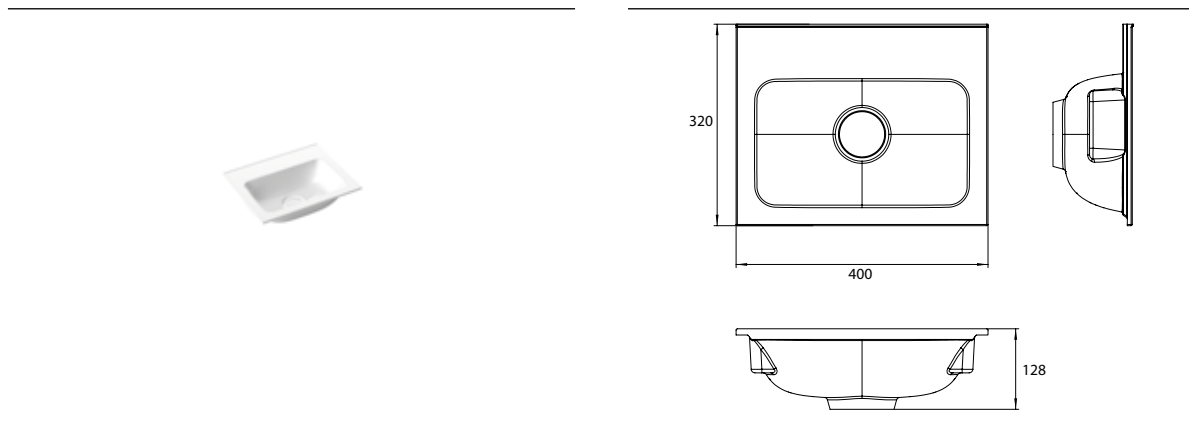

Guests wash basin (mineral composite), 400 mm with 1 tap hole

Art.No.9577 114 41

matches to Vanity units 9583 274 24/25 and 9583 275 24/25