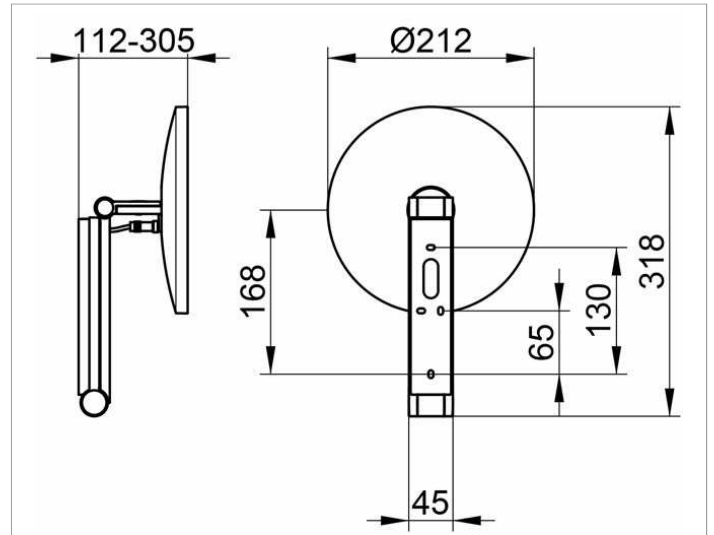

Kosmetikspiegel

17612019003 Косметическое зеркало

ИЗДЕЛИЕ**ЧЕРТЕЖ****ОПИСАНИЕ ИЗДЕЛИЯ**

с подсветкой, 1 цвет подсветки 6500 Кельвин (дневной свет),
управления через выключатель в помещении,
электрокабель интегрирован в поворотный кронштейн, настенная модель на кронштейне с шарниром, регулируется в трех плоскостях, одностороннее зеркало, вогнутое, коэффициент увеличения x 5

спецификации

KEUCO iLook_move cosmetic mirror, 17612019003
high quality cosmetic mirror, round,
chrome-plated, illuminated,
on pivoted rail,
wall mounted surface with 4 fixing point
for an optimal load distribution,
adjustable in three dimensions, one sided mirror,
magnification factor x 5,
Mains connection via wall socket,
12V in-wall adapter (included),
input 220-240 V and in-wall cable layout,
Illumination: 1 x 4,5 Watt LED (maintenance-free),
Standby consumption: 0 Watt
Operation by light switch
not included in delivery,
1 light colour: 6500 Kelvin (daylight),
Height wall fixing 180 mm, width ca. 45 mm,
max. height ca. 500 mm,
outside diameter 212 mm, max. depth ca. 300 mm,
the cosmetic mirror is fixed concealed
delivery includes anti-corrosion fixings

Note:

In-wall power supply and low voltage connecting cable (500 mm)
are included in delivery.

Due to the in-wall cable routing the position of the cosmetic mirror
must be already defined in shell construction.

For the in-wall cable routing and the integration of the in-wall power
supply
we offer according to type of wall suitable rough sets.

Please order separately:

Rough part wall socket for cavity wall installation: Art.Nr. 17699000003