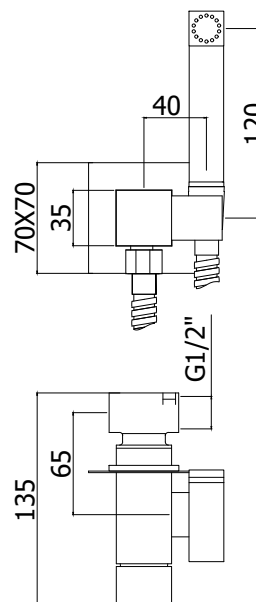

COLLECTION

docce - hand showers

PRODUCT IMAGE

TECHNICAL DRAWING

DESCRIPTION

Square concealed bidet set complete with:

- concealed metal bracket
- square wall plate - 70x70mm
- Tweet Square metal hand-shower

- 1/2"x1/2"G brass flexible hose - l.1200mm

ART.

ZDUP 112
with mixer

FINISHES

ZDUP
CR - cromo

DOCUMENTATION

INSTALLATION
INSTRUCTIONS

PRODUCT PAGE