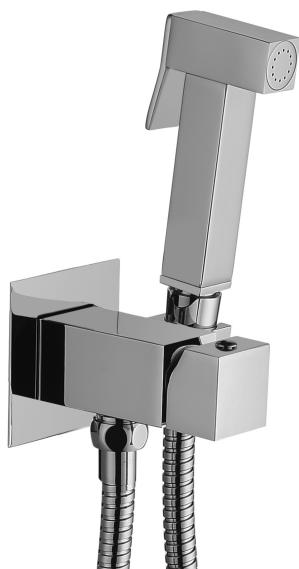

COLLECTION

docce - hand showers

PRODUCT IMAGE

TECHNICAL DRAWING

DESCRIPTION

Square concealed bidet set complete with:

- concealed metal bracket
- square wall plate - 70x70mm
- Tweet Square metal hand-shower

- 1/2"x1/2"G brass flexible hose - l.1200mm

ART.

ZDUP 112
with mixer

FINISHES

ZDUP
CR - cromo

DOCUMENTATION

INSTALLATION
INSTRUCTIONS

PRODUCT PAGE