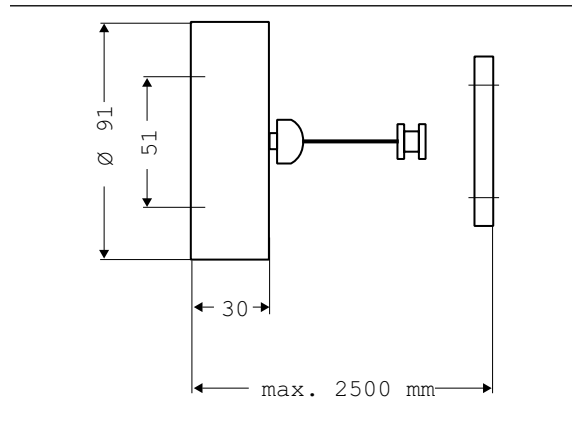

Pull-out clothesline chrome

Art.No.3554 001 25

Extendible, length 2,50 m