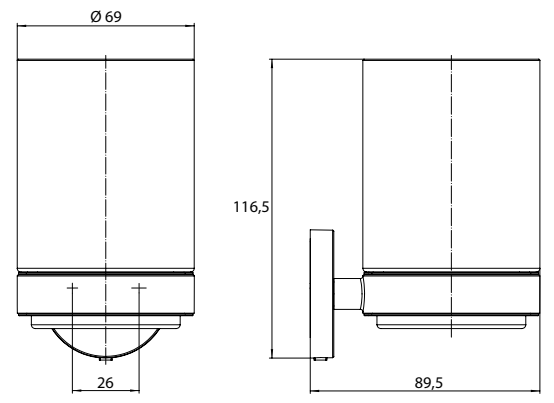

## Glass holder black

Art.No.4320 133 00

crystal glass, clear