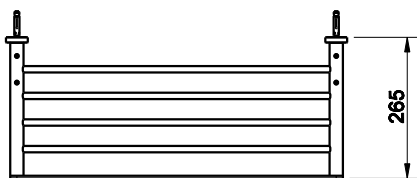

Available Finishes

Indications for the cleaning

Clean only with a microfiber cloth and soapy water and dry properly the item. Detergents, solvents, chemical agents, abrasive sponges, wire wool, alcohol, etc. should not be used as these could irreparably damage product surfaces compromising its aesthetics and brightness.

Accessories and Fittings

For additional matching bathroom accessories and fittings available, see official Gessi price list.