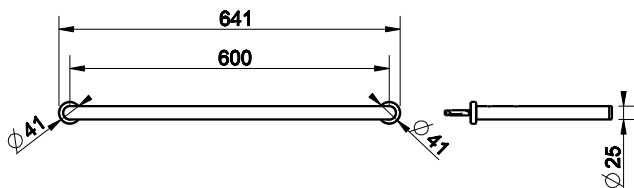

# 38950 EMPORIO GESSI

Shelf 60 cm.

## Technical features

Shelf 60cm.