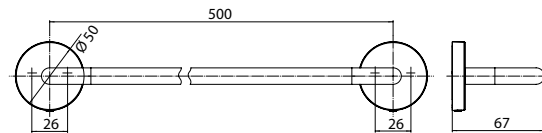

Bath towel holder, 500 mm chrome

Art.No.4360 001 50