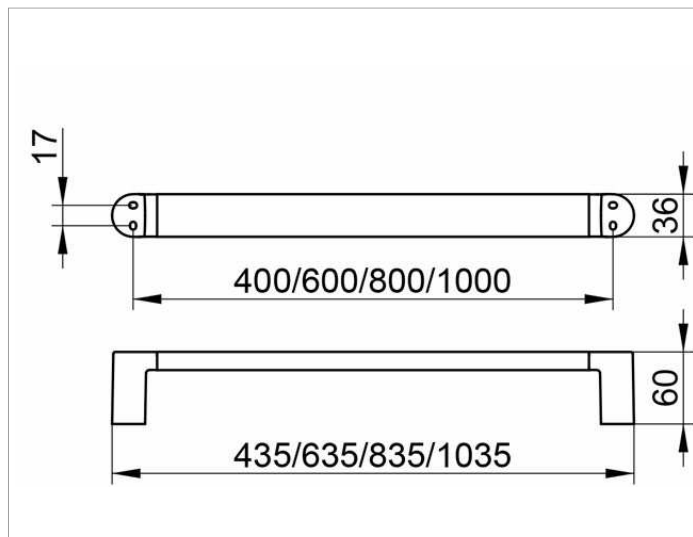

Elegance

11601010400 Полотенцедержатель

ИЗДЕЛИЕ

ЧЕРТЕЖ

поверхность

хром

Габариты

400 mm

спецификации

KEUCO ELEGANCE Towel rail
11601010400

Chrome-plated Towel rail

Elegant, oval profile,
slightly shaped surfaces in a timeless design,
solid wall mounting in zinc cast,
easy to clean

Axle measurement 15-3/42",

Total width of 17-1/8",

Projection 2-3/8"

incl. corrosion-free mounting material